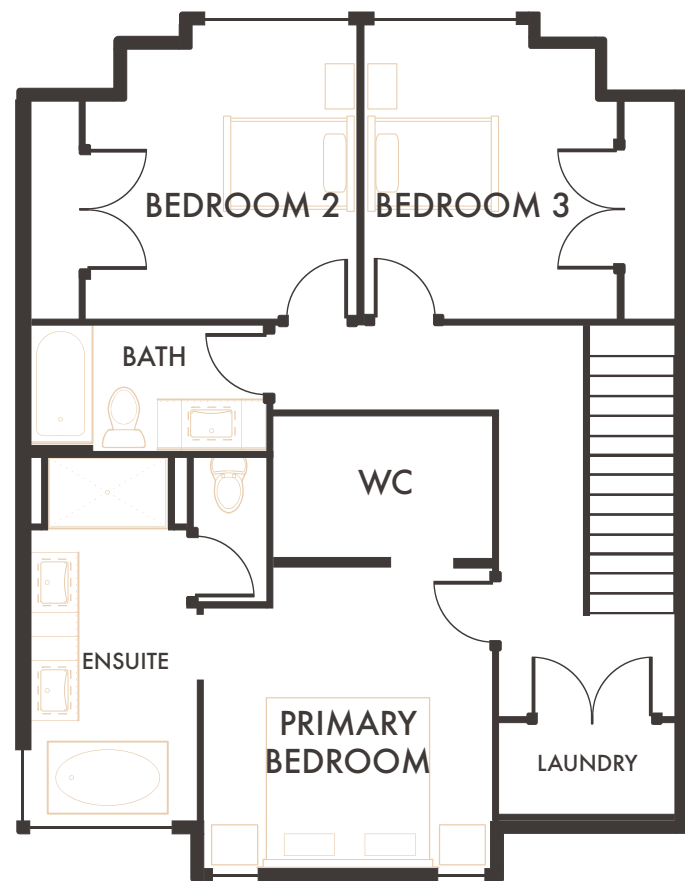

PINNACLE

HOME 18, 22 & 26, 3 STOREY WALK-UP

3 Bedroom + Flex/Den, 3 Bathroom,
Double Garage, Yard/Patio
Interior Living: 1,991 Sq.Ft*

Upper Floor
946 Sq.Ft*

Main Floor
931 Sq.Ft*

Lower Floor
114 Sq.Ft*