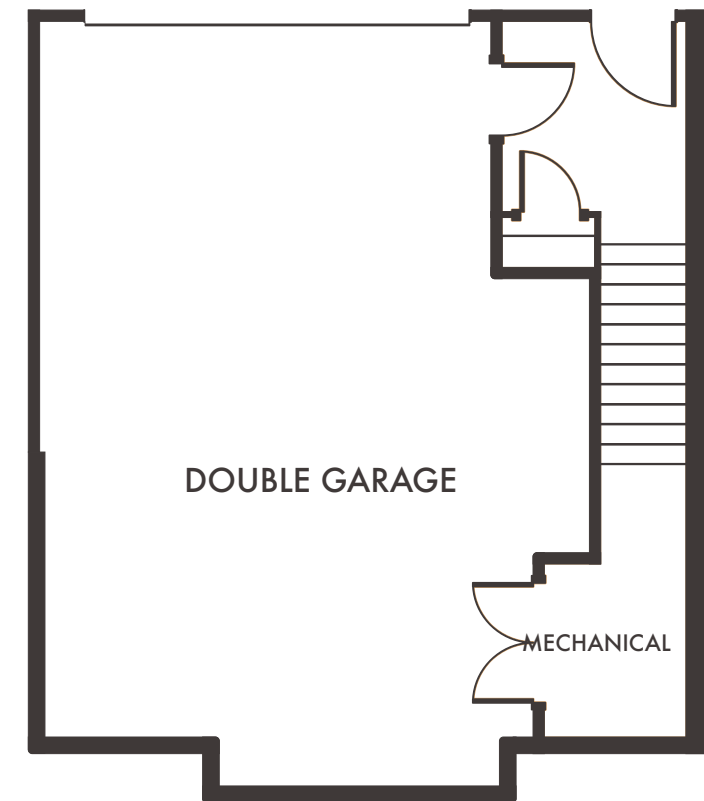

PINNACLE

HOME 18, 22 & 26, 3 STOREY WALK-UP

3 Bedroom + Flex/Den, 3 Bathroom,
Double Garage, Yard/Patio
Interior Living: 1,991 Sq.Ft*

Upper Floor
946 Sq.Ft*

Main Floor
931 Sq.Ft*

Lower Floor
114 Sq.Ft*