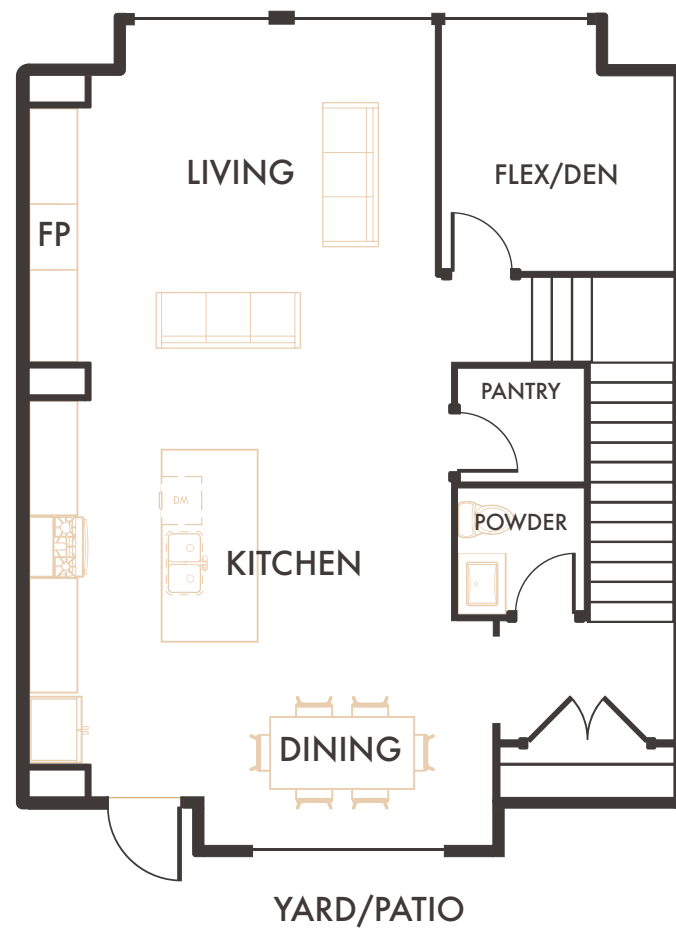

PINNACLE

HOME 18, 22 & 26, 3 STOREY WALK-UP

3 Bedroom + Flex/Den, 3 Bathroom,
Double Garage, Yard/Patio
Interior Living: 1,991 Sq.Ft*

Upper Floor
946 Sq.Ft*

Main Floor
931 Sq.Ft*

Lower Floor
114 Sq.Ft*