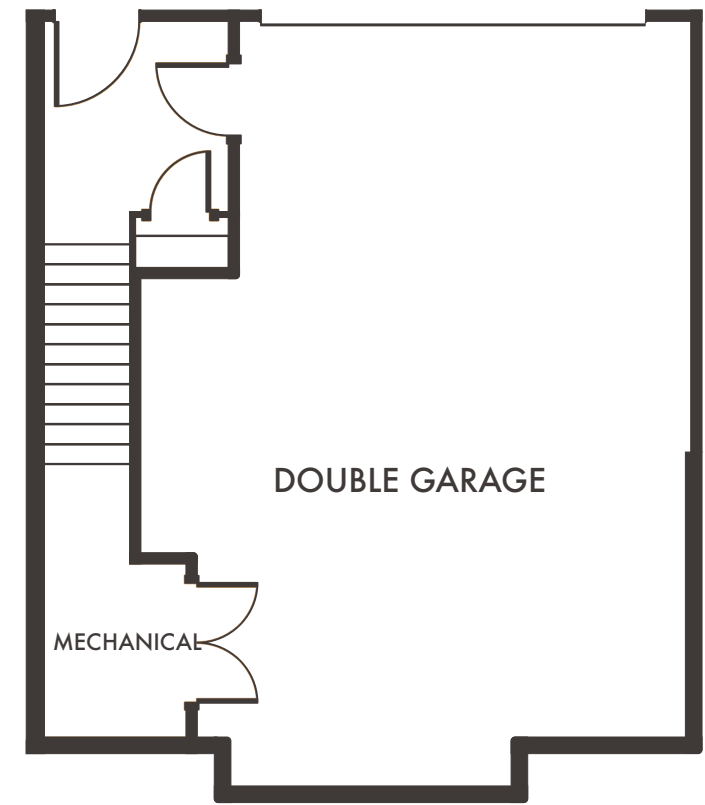

PINNACLE

HOME 15, 19 & 23, 3 STOREY WALK-UP

3 Bedroom + Flex/Den, 3 Bathroom,
Double Garage, Yard/Patio
Interior Living: 1,991 Sq.Ft*

Upper Floor
946 Sq.Ft*

Main Floor
931 Sq.Ft*

Lower Floor
114 Sq.Ft*