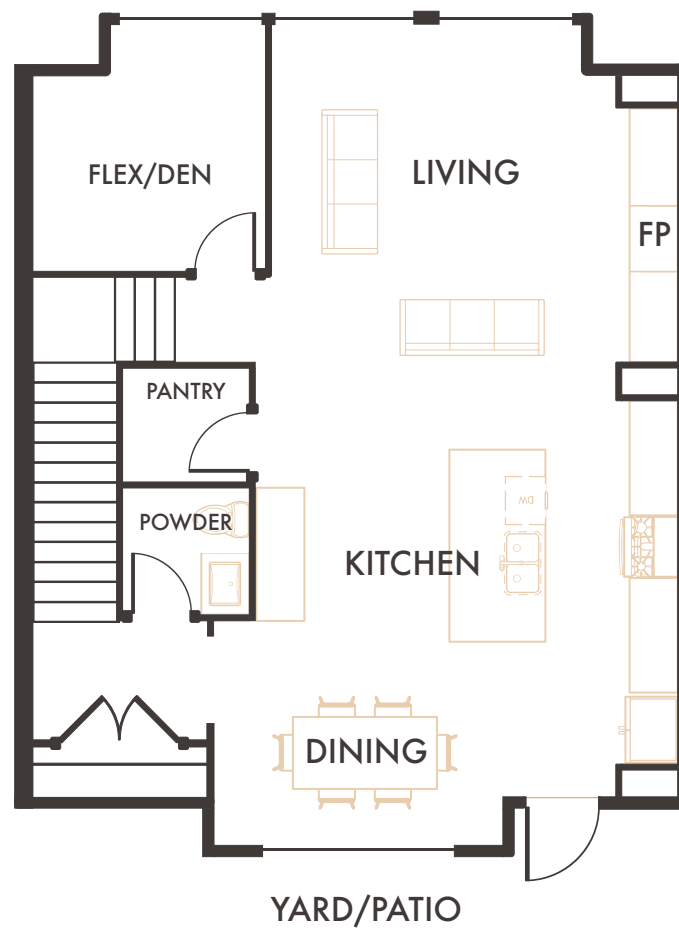

PINNACLE

HOME 15, 19 & 23, 3 STOREY WALK-UP

3 Bedroom + Flex/Den, 3 Bathroom,
Double Garage, Yard/Patio
Interior Living: 1,991 Sq.Ft*

Upper Floor
946 Sq.Ft*

Main Floor
931 Sq.Ft*

Lower Floor
114 Sq.Ft*