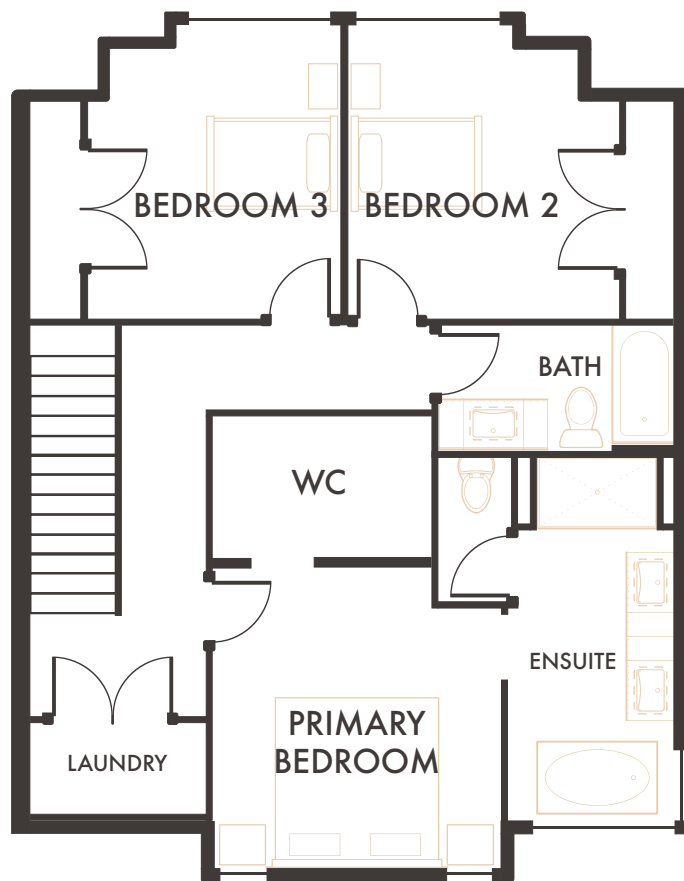

PINNACLE

HOME 15, 19 & 23, 3 STOREY WALK-UP

3 Bedroom + Flex/Den, 3 Bathroom,
Double Garage, Yard/Patio
Interior Living: 1,991 Sq.Ft*

Upper Floor
946 Sq.Ft*

Main Floor
931 Sq.Ft*

Lower Floor
114 Sq.Ft*