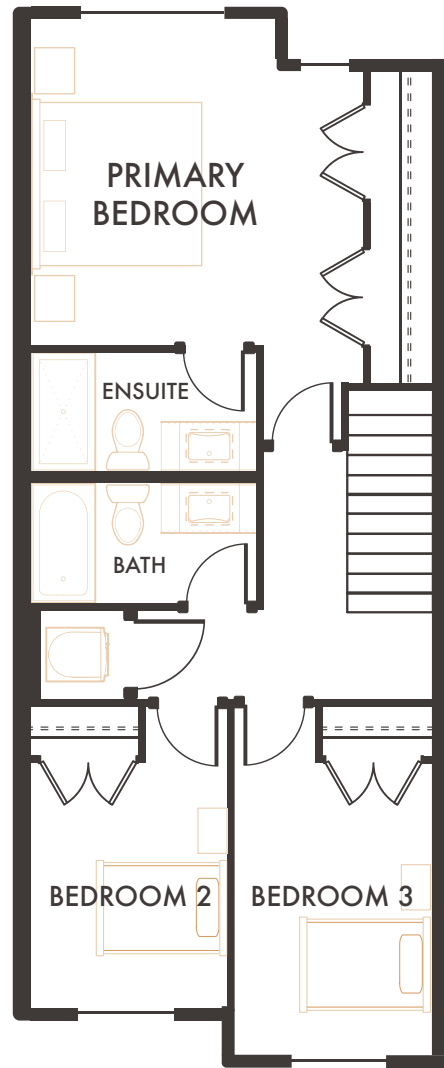

RIDGE

HOME 13, 17, 21 & 25, 3 STOREY WALK-UP

3 Bedroom, 3 Bathroom,
Double Garage, Yard/Patio
Interior Living: 1,608 Sq.Ft*

Upper Floor
744 Sq.Ft*

YARD/PATIO
Main Floor
744 Sq.Ft*

Lower Floor
120 Sq.Ft*