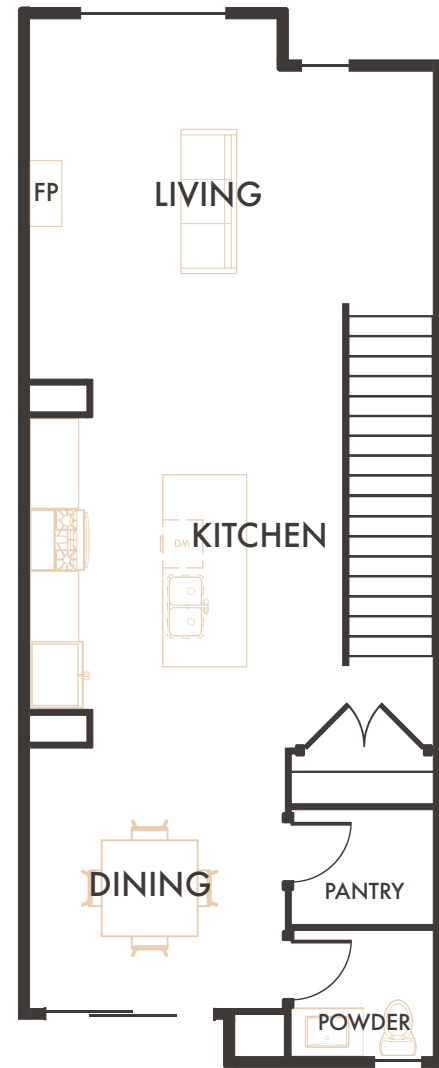

RIDGE

HOME 13, 17, 21 & 25, 3 STOREY WALK-UP

3 Bedroom, 3 Bathroom,
Double Garage, Yard/Patio
Interior Living: 1,608 Sq.Ft*

Upper Floor
744 Sq.Ft*

YARD/PATIO
Main Floor
744 Sq.Ft*

Lower Floor
120 Sq.Ft*