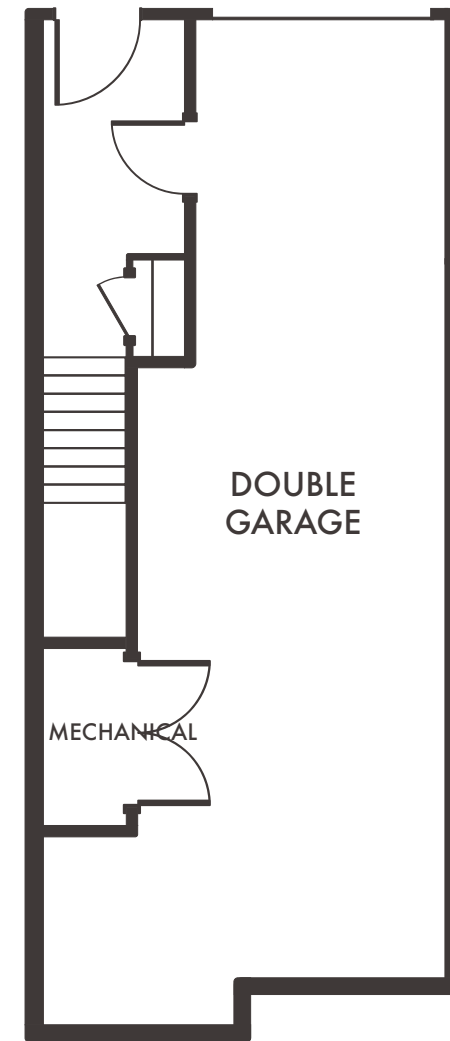

RIDGE

HOME 12, 16, 20 & 24, 3 STOREY WALK-UP

3 Bedroom, 3 Bathroom,
Double Garage, Yard/Patio
Interior Living: 1,608 Sq.Ft*

Upper Floor
744 Sq.Ft*

Main Floor
744 Sq.Ft*

Lower Floor
120 Sq.Ft*