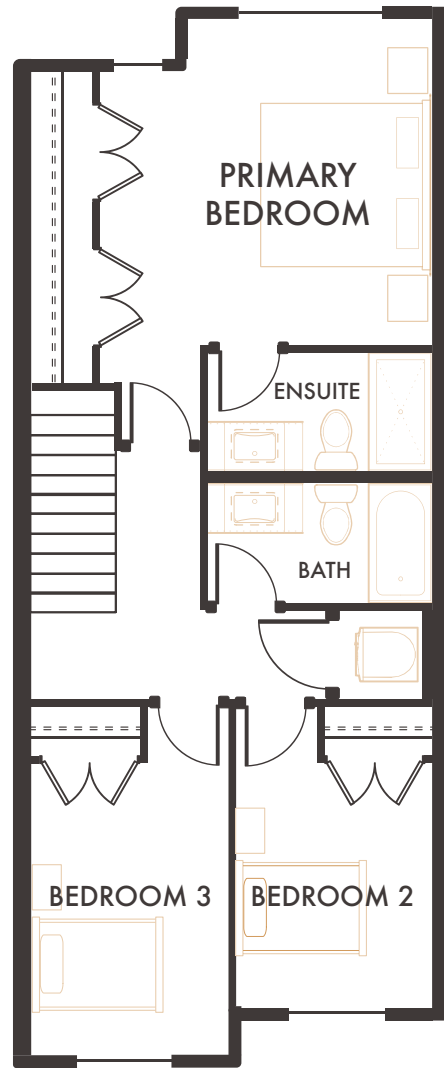

RIDGE

HOME 12, 16, 20 & 24, 3 STOREY WALK-UP

3 Bedroom, 3 Bathroom,
Double Garage, Yard/Patio
Interior Living: 1,608 Sq.Ft*

Upper Floor
744 Sq.Ft*

Main Floor
744 Sq.Ft*

Lower Floor
120 Sq.Ft*