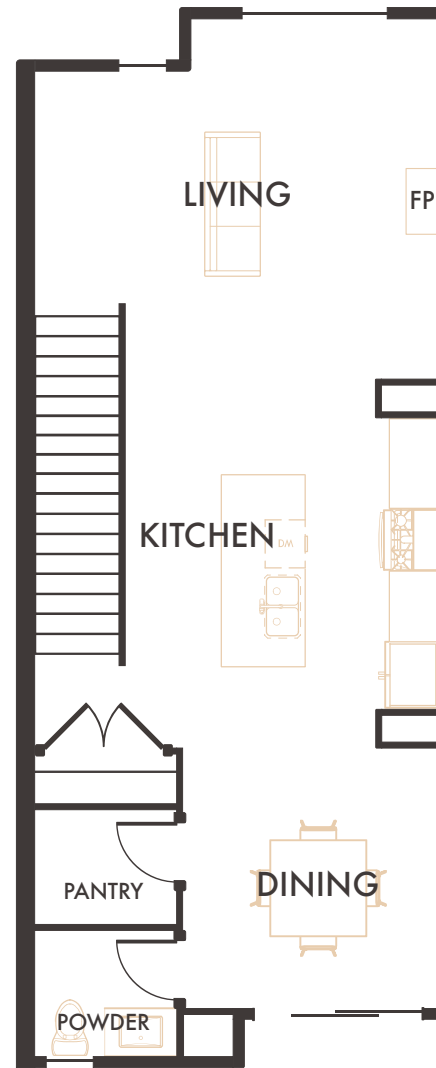

RIDGE

HOME 12, 16, 20 & 24, 3 STOREY WALK-UP

3 Bedroom, 3 Bathroom,
Double Garage, Yard/Patio
Interior Living: 1,608 Sq.Ft*

Upper Floor
744 Sq.Ft*

Main Floor
744 Sq.Ft*

Lower Floor
120 Sq.Ft*