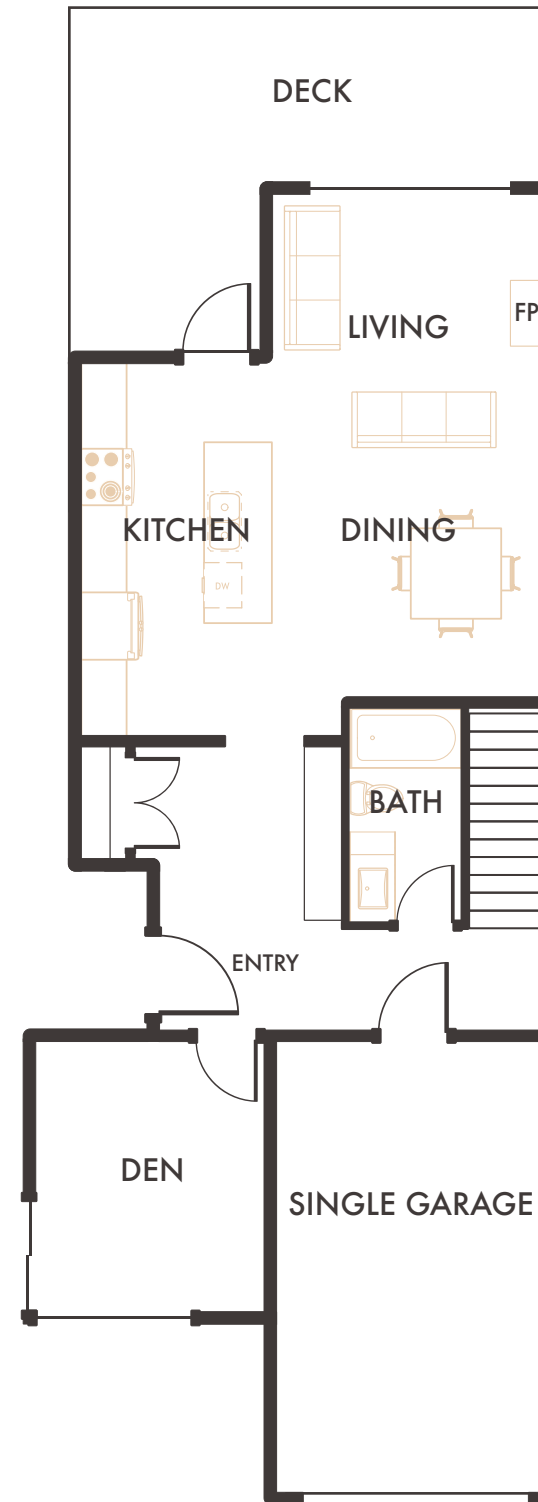

FRONTIER

HOME 9, RANCHER WALKOUT

1 Bedroom + Flex + Den, 2 Bathroom,
Single Garage
Interior Living: 1,768 Sq.Ft*

Lower Floor
884 Sq.Ft*

Main Floor
884 Sq.Ft*