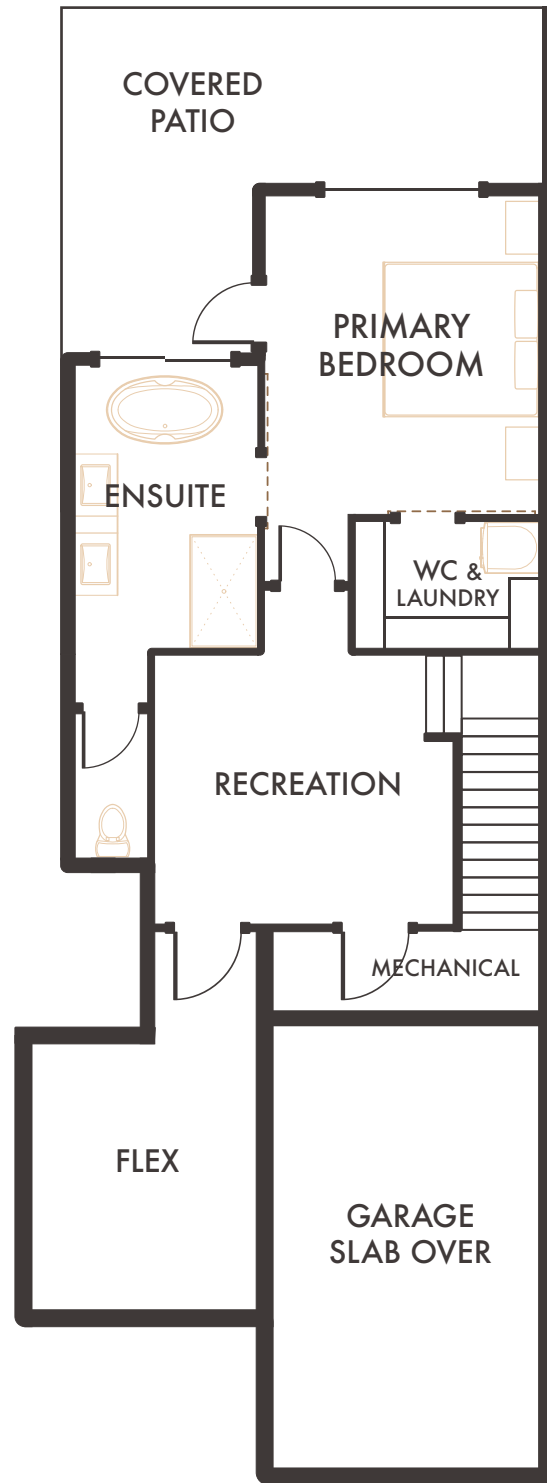

FRONTIER

HOME 9, RANCHER WALKOUT

1 Bedroom + Flex + Den, 2 Bathroom,
Single Garage
Interior Living: 1,768 Sq.Ft*

Lower Floor
884 Sq.Ft*

Main Floor
884 Sq.Ft*