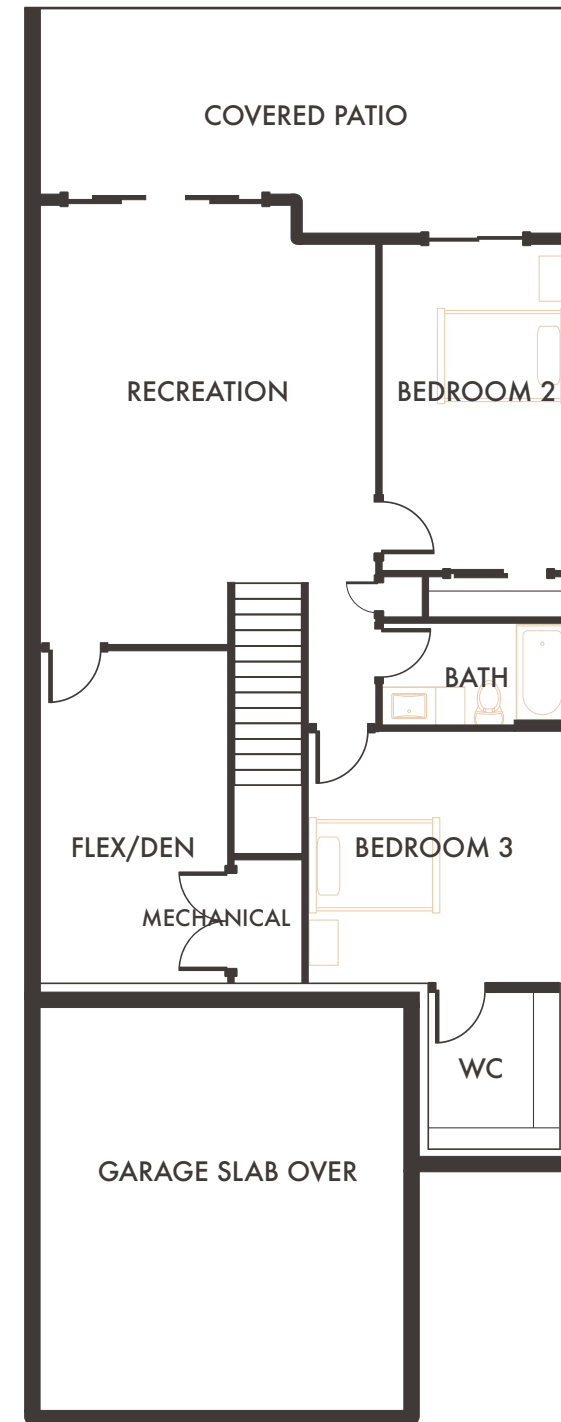

HORIZON EARTH

HOME 8, RANCHER WALKOUT

3 Bedroom + Flex/Den, 3 Bathroom,
Double Garage
Interior Living: 2,418 Sq.Ft*

Main Floor
1,209 Sq.Ft*

Lower Floor
1,209 Sq.Ft*