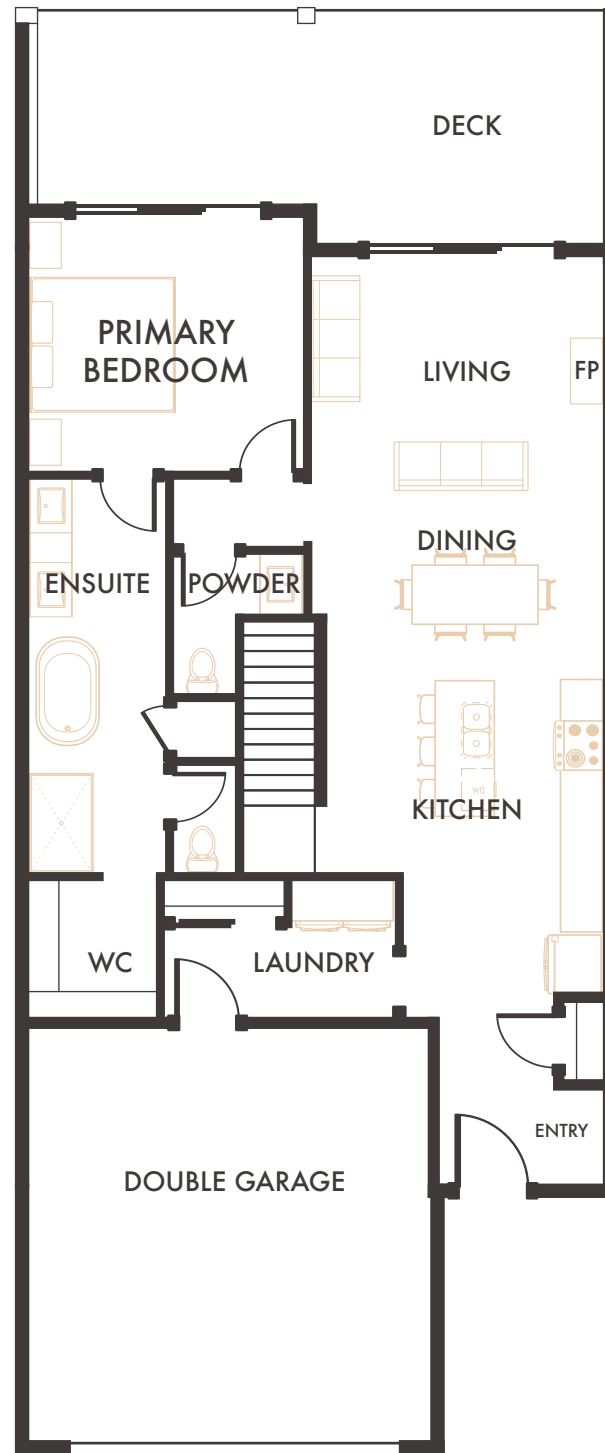

SKYLINE

HOME 6 & 7, RANCHER WALKOUT

2 Bedroom + Flex + Den, 3 Bathroom,
Double Garage
Interior Living: 2,418 Sq.Ft*

Main Floor
1,209 Sq.Ft*

Lower Floor
1,209 Sq.Ft*