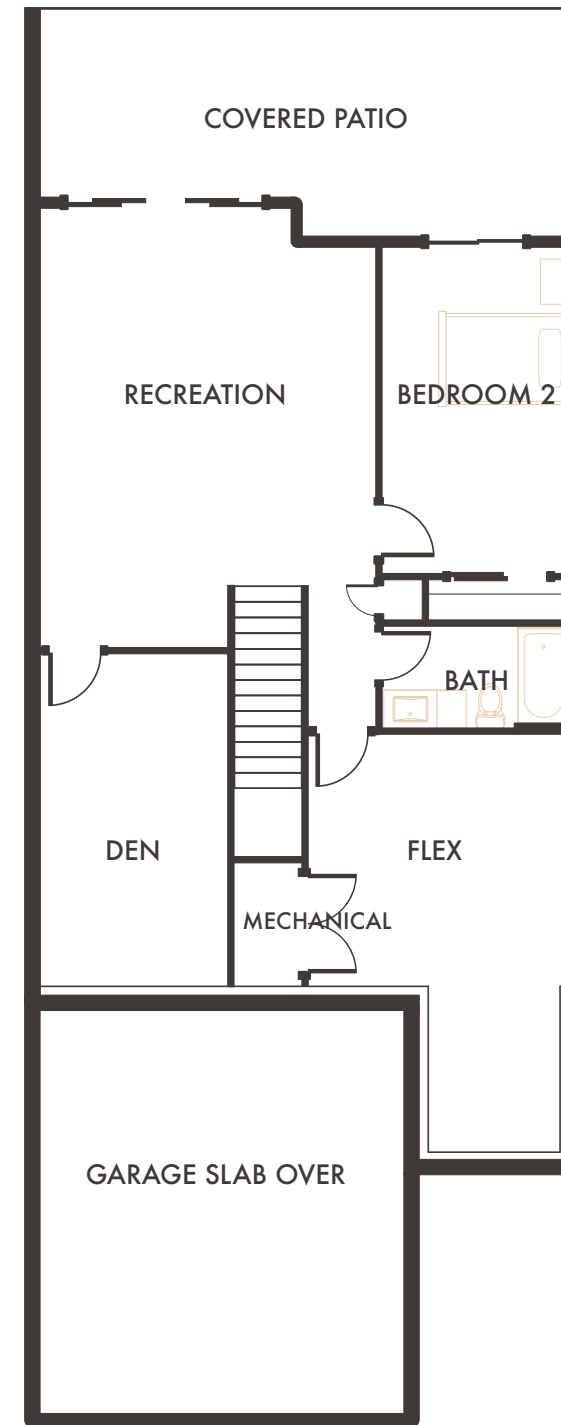

SKYLINE

HOME 6 & 7, RANCHER WALKOUT

2 Bedroom + Flex + Den, 3 Bathroom,
Double Garage
Interior Living: 2,418 Sq.Ft*

Main Floor
1,209 Sq.Ft*

Lower Floor
1,209 Sq.Ft*