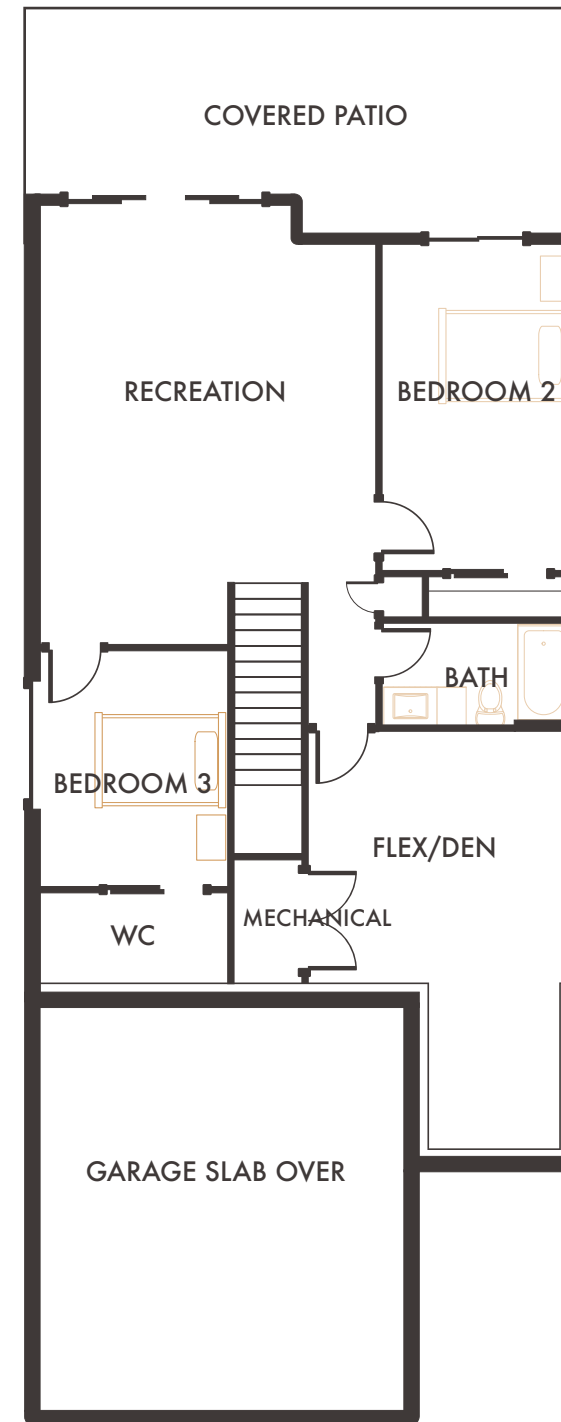

HORIZON SKY

HOME 5, RANCHER WALKOUT

3 Bedroom + Flex/Den, 3 Bathroom,
Double Garage
Interior Living: 2,418 Sq.Ft*

Main Floor
1,209 Sq.Ft*

Lower Floor
1,209 Sq.Ft*