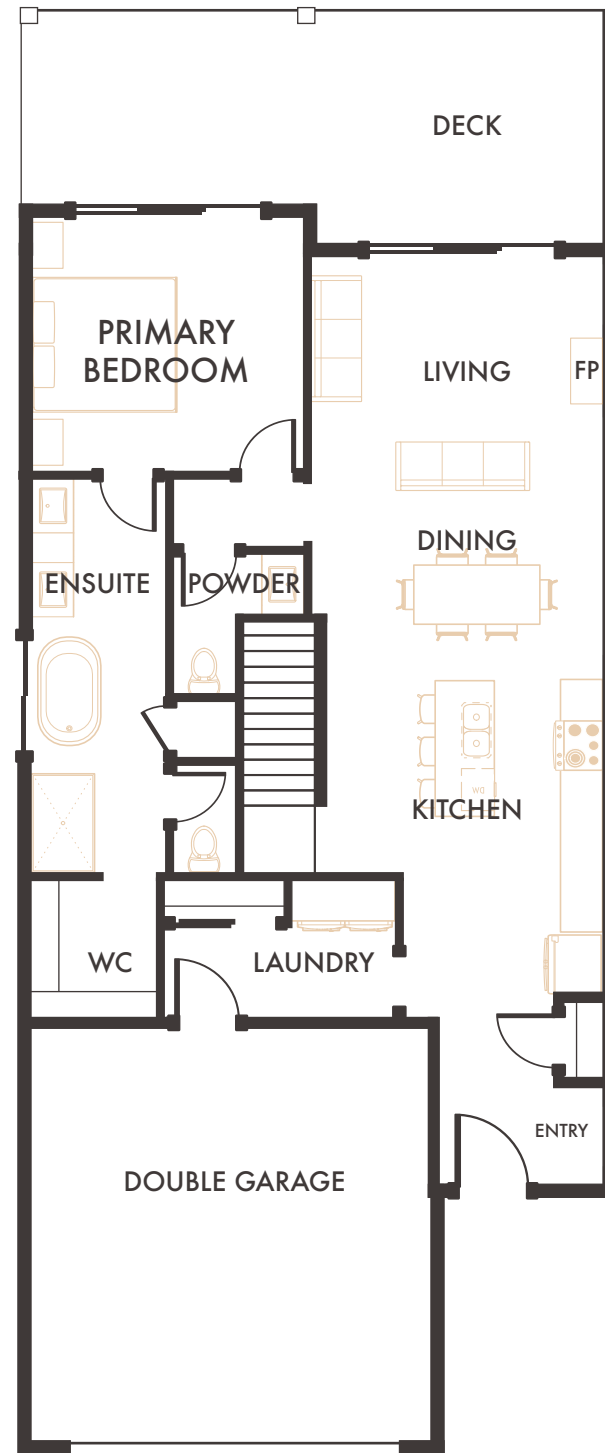

HORIZON SKY

HOME 5, RANCHER WALKOUT

3 Bedroom + Flex/Den, 3 Bathroom,
Double Garage
Interior Living: 2,418 Sq.Ft*

Main Floor
1,209 Sq.Ft*

Lower Floor
1,209 Sq.Ft*