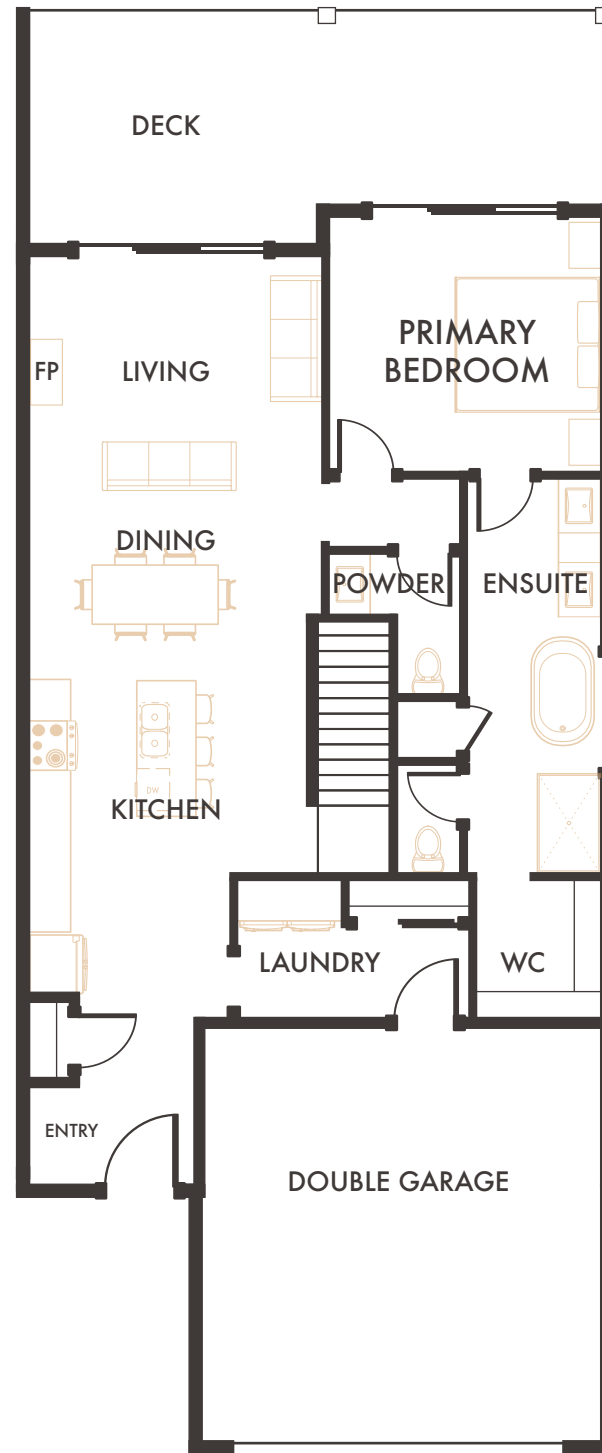

# HORIZON SKY

## HOME 4, RANCHER WALKOUT

3 Bedroom + Flex/Den, 3 Bathroom,  
Double Garage  
Interior Living: 2,418 Sq.Ft\*

Main Floor  
1,209 Sq.Ft\*

Lower Floor  
1,209 Sq.Ft\*