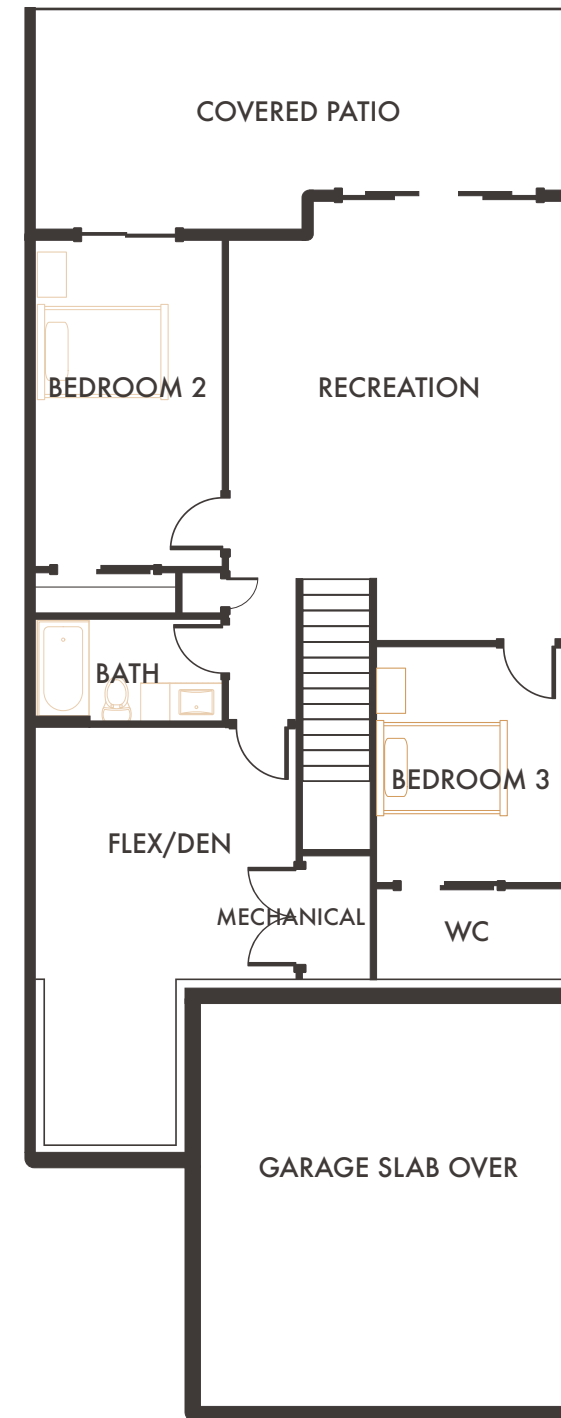

# HORIZON SKY

## HOME 4, RANCHER WALKOUT

3 Bedroom + Flex/Den, 3 Bathroom,  
Double Garage  
Interior Living: 2,418 Sq.Ft\*

Main Floor  
1,209 Sq.Ft\*

Lower Floor  
1,209 Sq.Ft\*