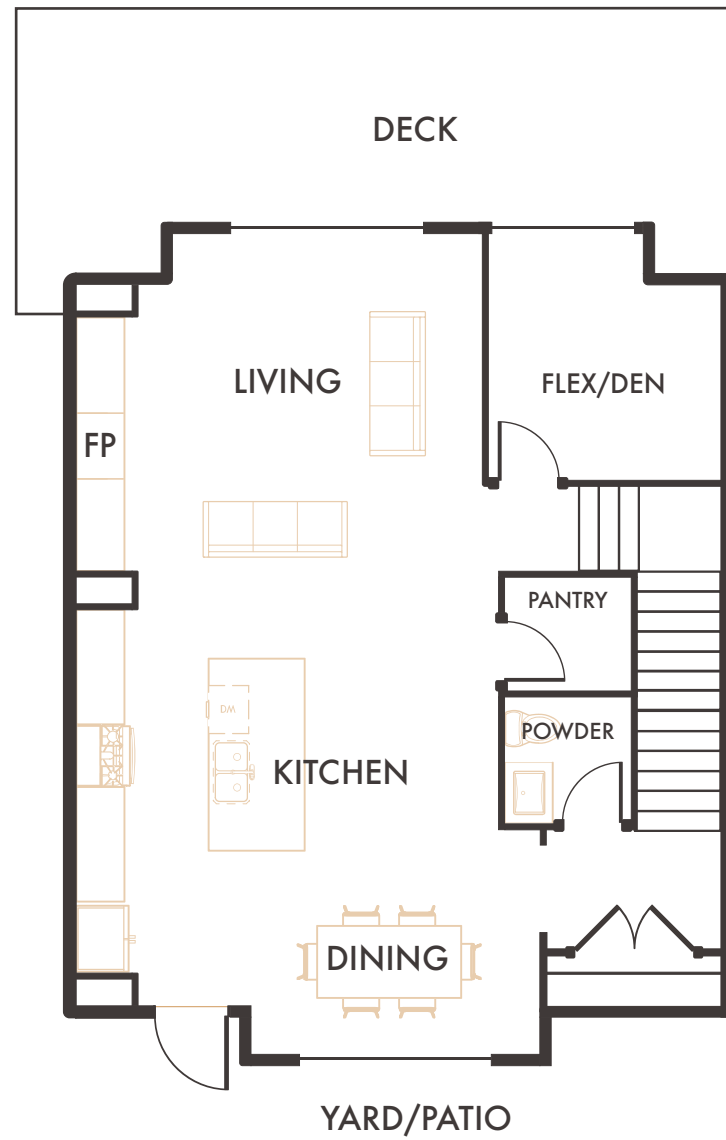

VISTA

HOME 14, 3 STOREY WALK-UP WITH DECK

3 Bedroom + Flex/Den, 3 Bathroom,
Double Garage, Yard/Patio
Interior Living: 1,991 Sq.Ft*

Upper Floor
946 Sq.Ft*

Main Floor
931 Sq.Ft*

Lower Floor
114 Sq.Ft*