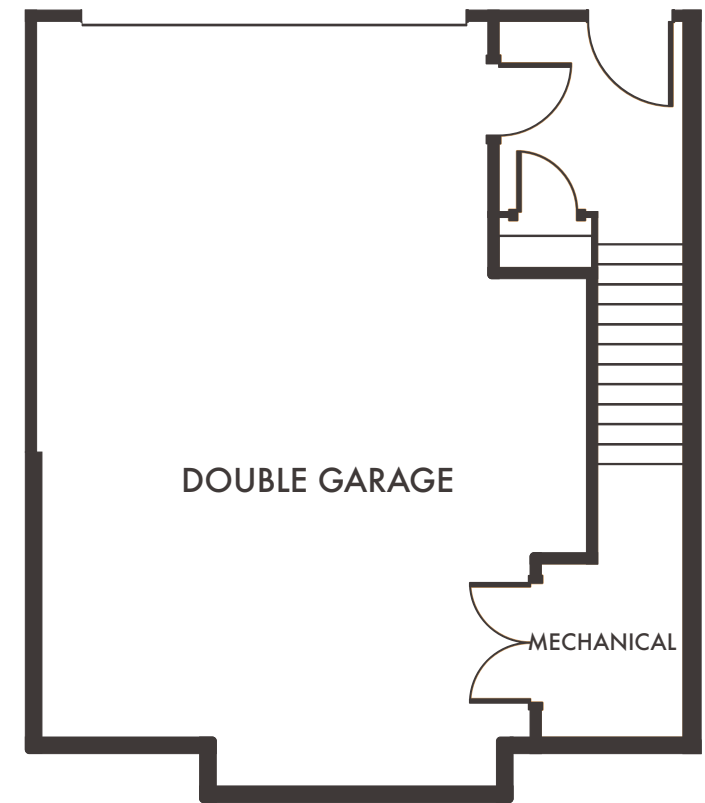

VISTA

HOME 14, 3 STOREY WALK-UP WITH DECK

3 Bedroom + Flex/Den, 3 Bathroom,
Double Garage, Yard/Patio
Interior Living: 1,991 Sq.Ft*

Upper Floor
946 Sq.Ft*

Main Floor
931 Sq.Ft*

Lower Floor
114 Sq.Ft*