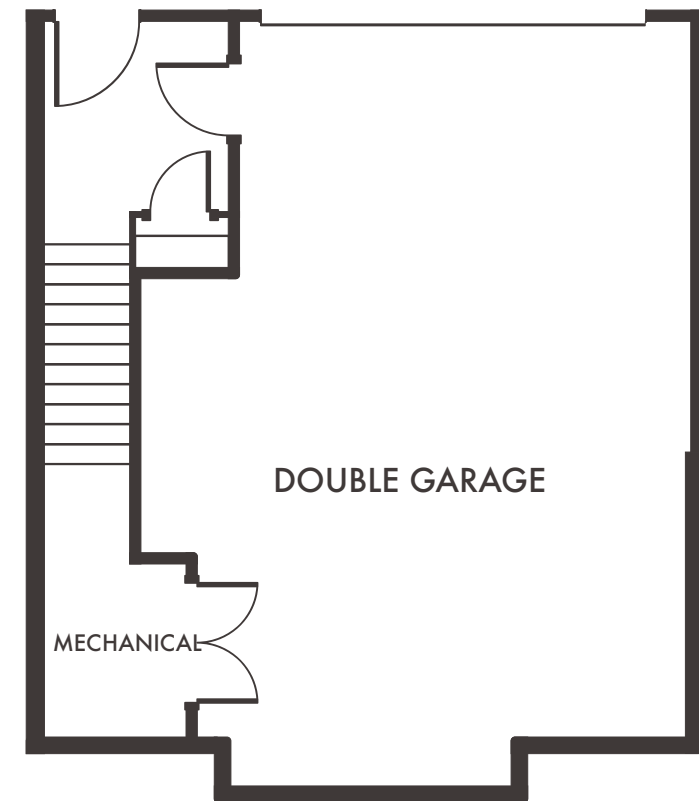

VISTA

HOME 11, 3 STOREY WALK-UP WITH DECK

3 Bedroom + Flex/Den, 3 Bathroom,
Double Garage, Yard/Patio
Interior Living: 1,991 Sq.Ft*

Upper Floor
946 Sq.Ft*

Main Floor
931 Sq.Ft*

Lower Floor
114 Sq.Ft*