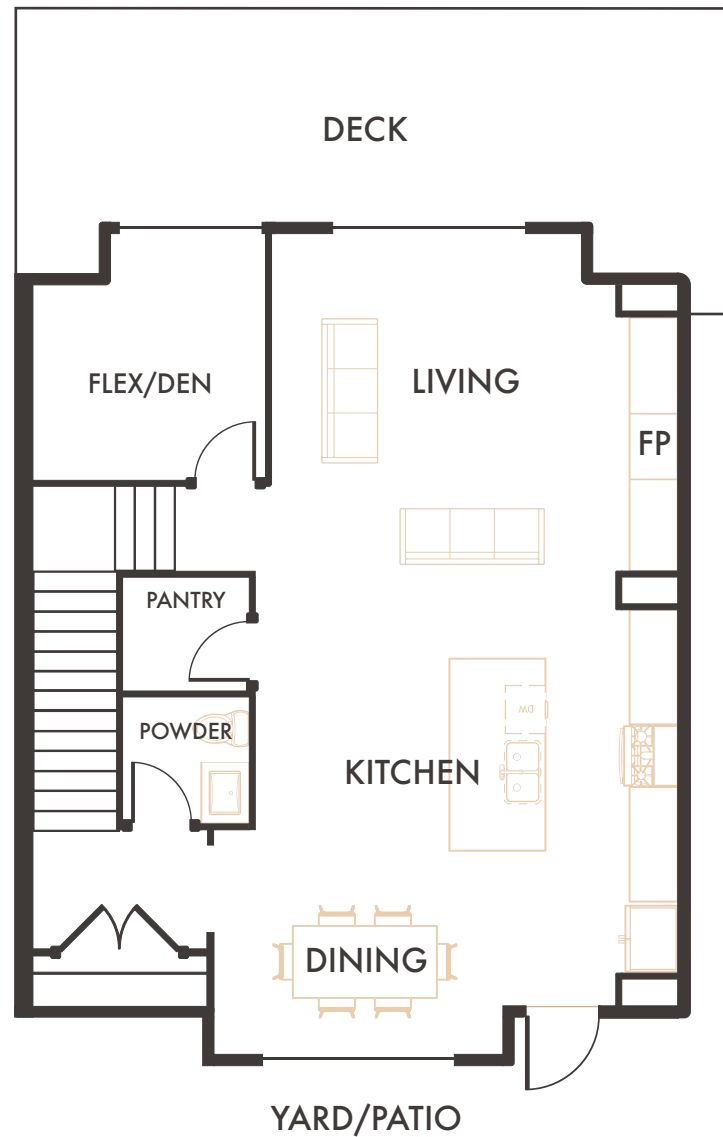

VISTA

HOME 11, 3 STOREY WALK-UP WITH DECK

3 Bedroom + Flex/Den, 3 Bathroom,
Double Garage, Yard/Patio
Interior Living: 1,991 Sq.Ft*

Upper Floor
946 Sq.Ft*

Main Floor
931 Sq.Ft*

Lower Floor
114 Sq.Ft*