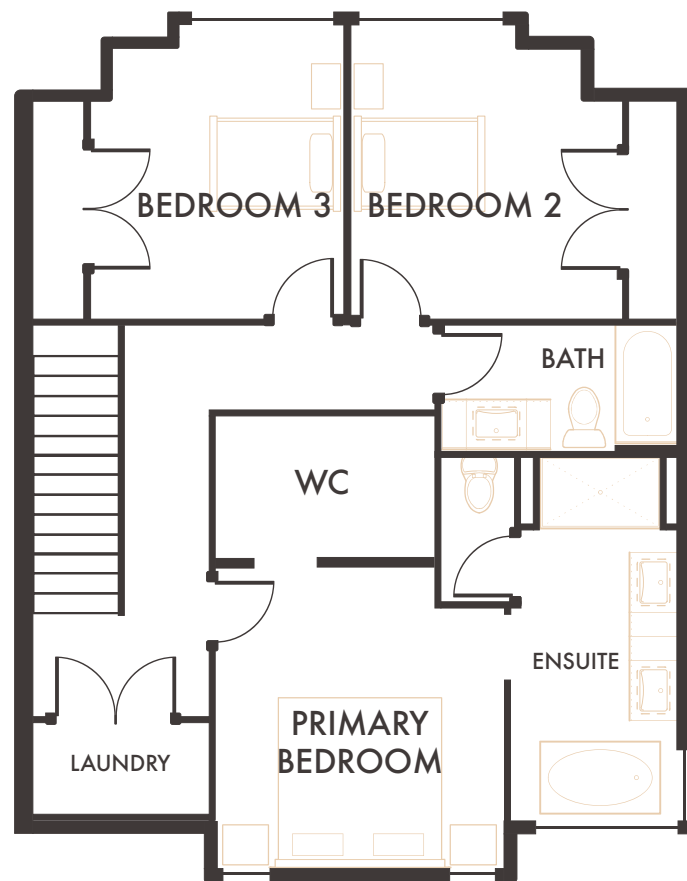

VISTA

HOME 11, 3 STOREY WALK-UP WITH DECK

3 Bedroom + Flex/Den, 3 Bathroom,
Double Garage, Yard/Patio
Interior Living: 1,991 Sq.Ft*

Upper Floor
946 Sq.Ft*

Main Floor
931 Sq.Ft*

Lower Floor
114 Sq.Ft*