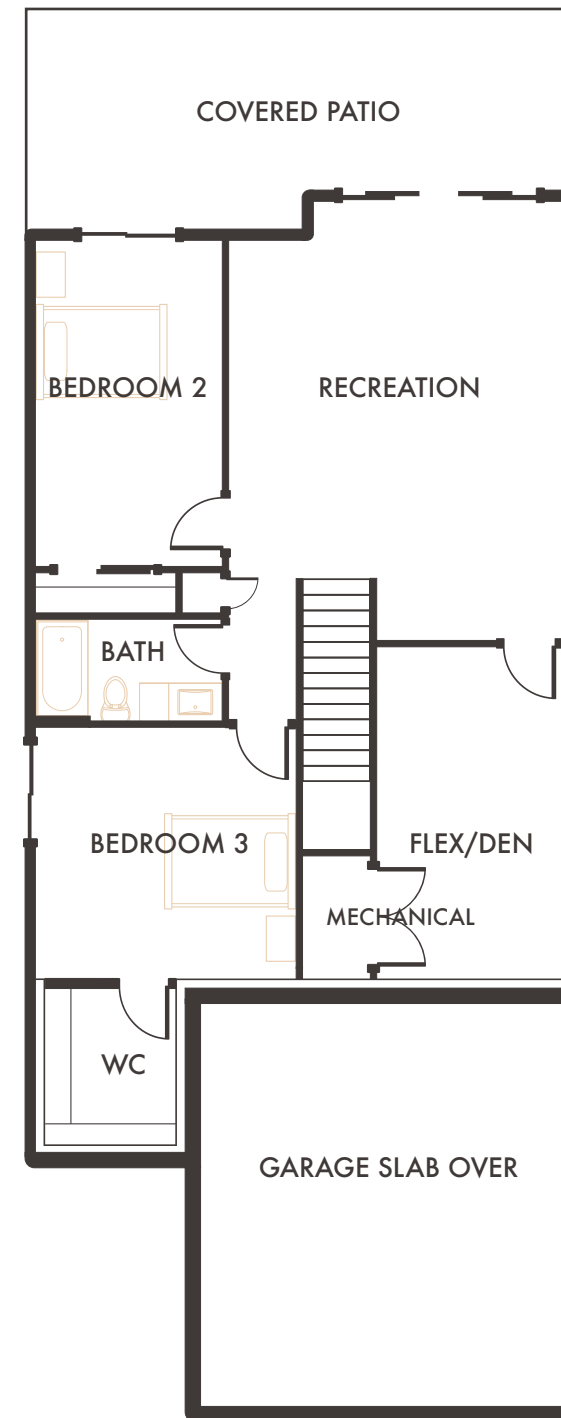

HORIZON EARTH

HOME 1, RANCHER WALKOUT

3 Bedroom + Flex/Den, 3 Bathroom,
Double Garage
Interior Living: 2,418 Sq.Ft*

Main Floor
1,209 Sq.Ft*

Lower Floor
1,209 Sq.Ft*