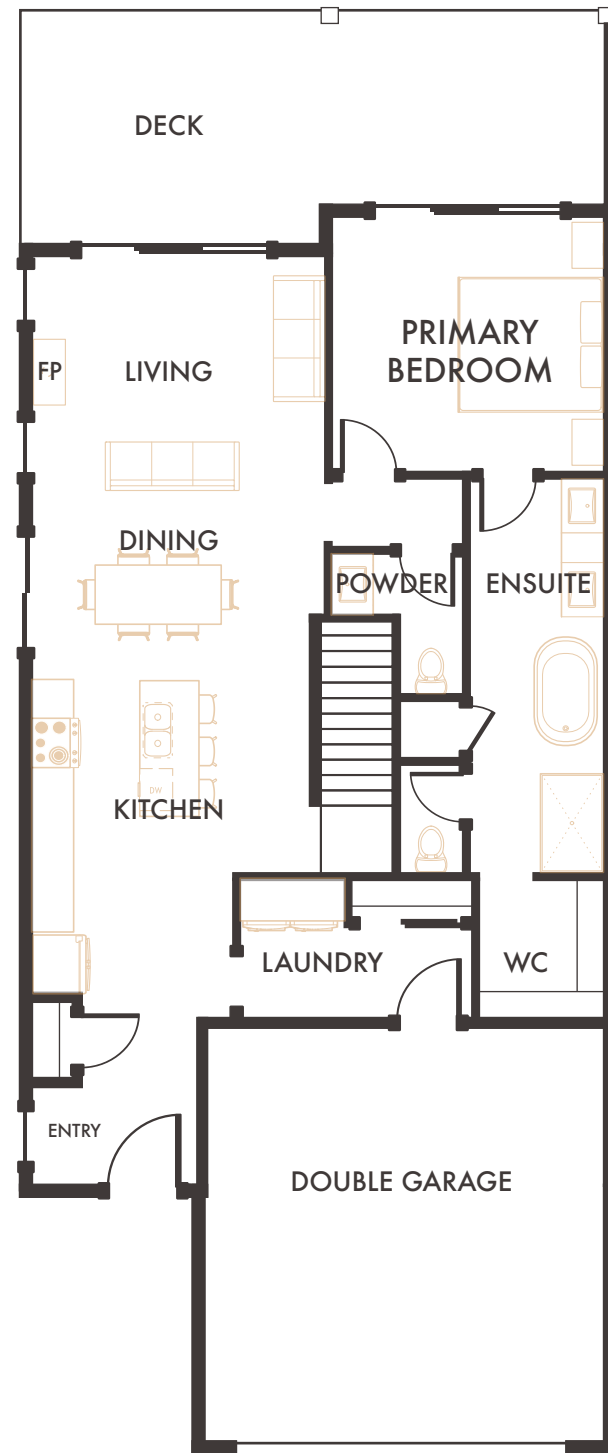

HORIZON EARTH

HOME 1, RANCHER WALKOUT

3 Bedroom + Flex/Den, 3 Bathroom,
Double Garage
Interior Living: 2,418 Sq.Ft*

Main Floor
1,209 Sq.Ft*

Lower Floor
1,209 Sq.Ft*