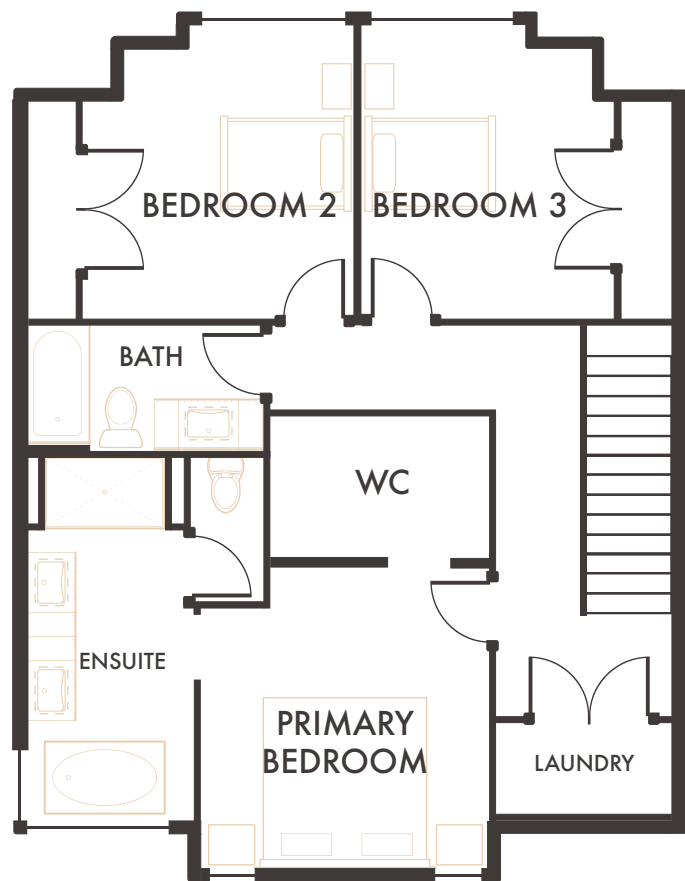

PINNACLE

HOME 18, 22 & 26, 3 STOREY WALK-UP

3 Bedroom + Flex/Den, 3 Bathroom,
Double Garage, Yard/Patio
Interior Living: 1,991 Sq.Ft*

Upper Floor
946 Sq.Ft*

Main Floor
931 Sq.Ft*

Lower Floor
114 Sq.Ft*