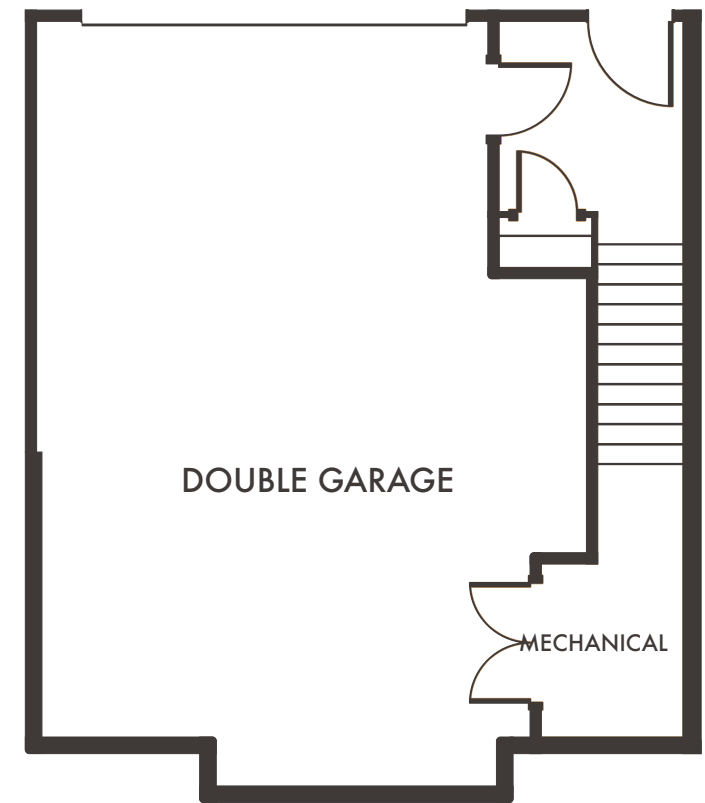

PINNACLE

HOME 18, 22 & 26, 3 STOREY WALK-UP

3 Bedroom + Flex/Den, 3 Bathroom,
Double Garage, Yard/Patio
Interior Living: 1,991 Sq.Ft*

Upper Floor
946 Sq.Ft*

Main Floor
931 Sq.Ft*

Lower Floor
114 Sq.Ft*