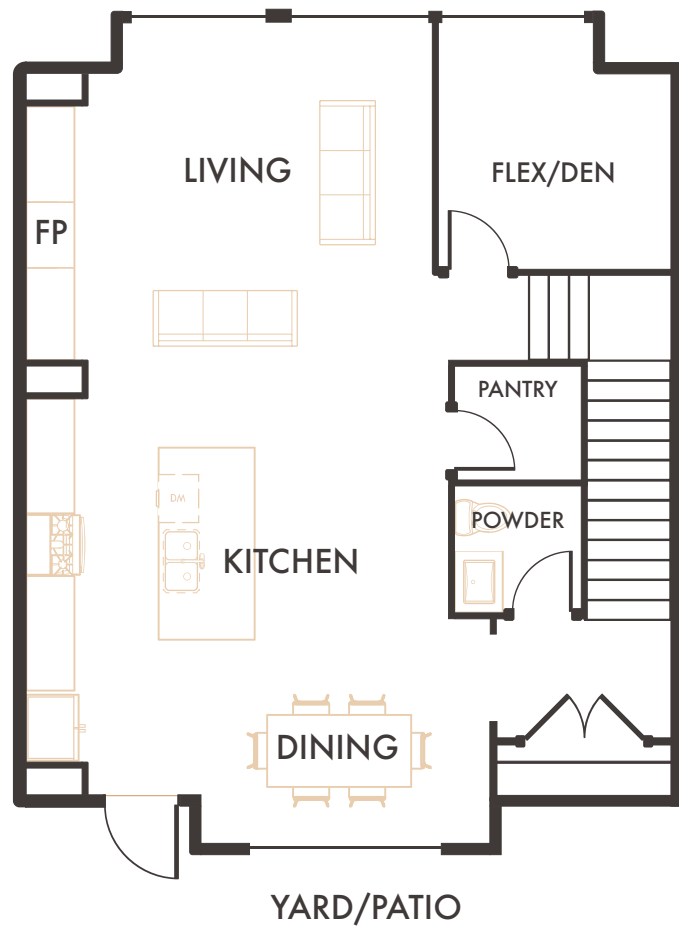

PINNACLE

HOME 18, 22 & 26, 3 STOREY WALK-UP

3 Bedroom + Flex/Den, 3 Bathroom,
Double Garage, Yard/Patio
Interior Living: 1,991 Sq.Ft*

Upper Floor
946 Sq.Ft*

Main Floor
931 Sq.Ft*

Lower Floor
114 Sq.Ft*