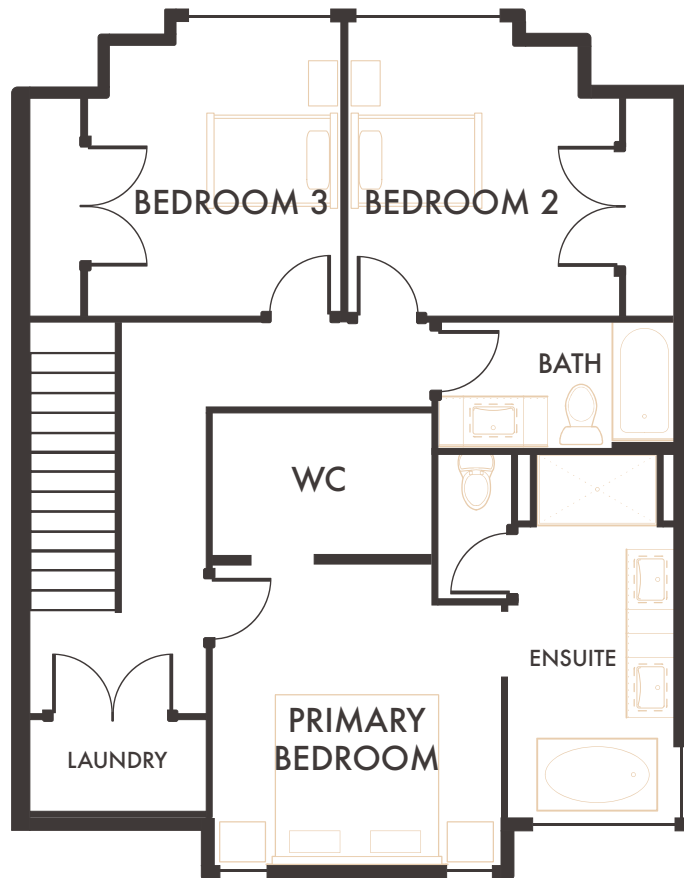

PINNACLE

HOME 15, 19 & 23, 3 STOREY WALK-UP

3 Bedroom + Flex/Den, 3 Bathroom,
Double Garage, Yard/Patio
Interior Living: 1,991 Sq.Ft*

Upper Floor
946 Sq.Ft*

Main Floor
931 Sq.Ft*

Lower Floor
114 Sq.Ft*