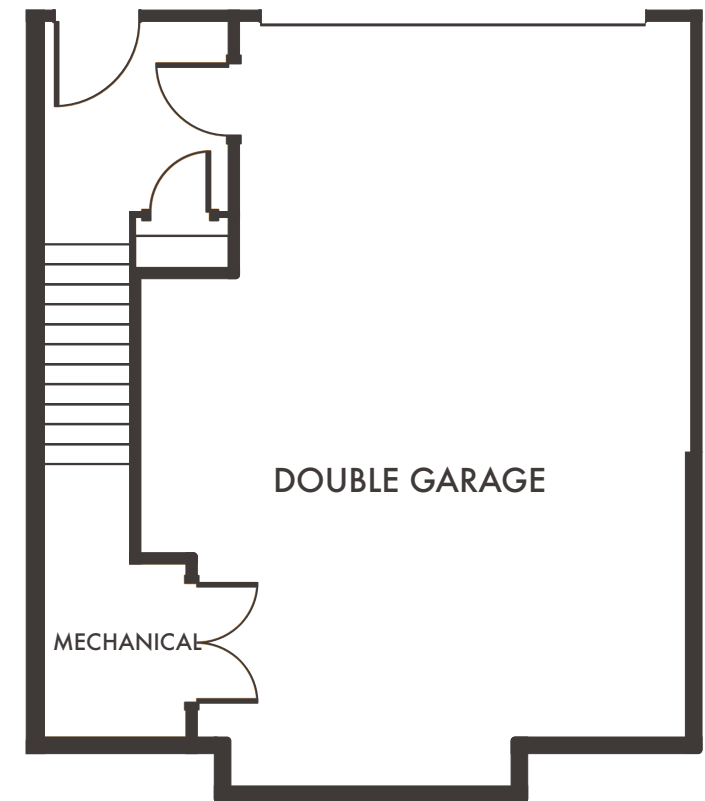

PINNACLE

HOME 15, 19 & 23, 3 STOREY WALK-UP

3 Bedroom + Flex/Den, 3 Bathroom,
Double Garage, Yard/Patio
Interior Living: 1,991 Sq.Ft*

Upper Floor
946 Sq.Ft*

Main Floor
931 Sq.Ft*

Lower Floor
114 Sq.Ft*