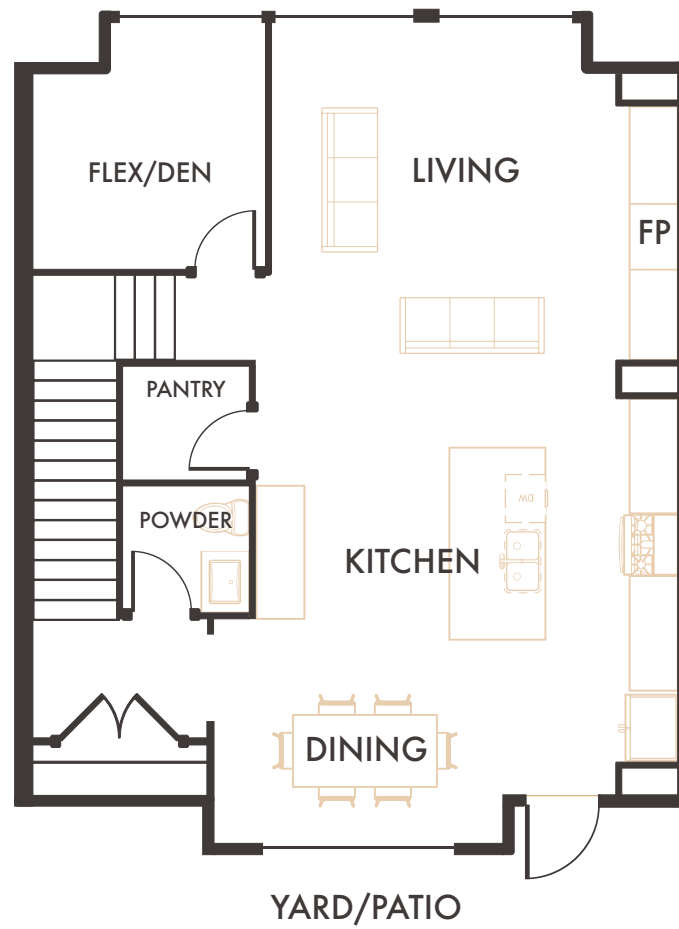

PINNACLE

HOME 15, 19 & 23, 3 STOREY WALK-UP

3 Bedroom + Flex/Den, 3 Bathroom,
Double Garage, Yard/Patio
Interior Living: 1,991 Sq.Ft*

Upper Floor
946 Sq.Ft*

Main Floor
931 Sq.Ft*

Lower Floor
114 Sq.Ft*