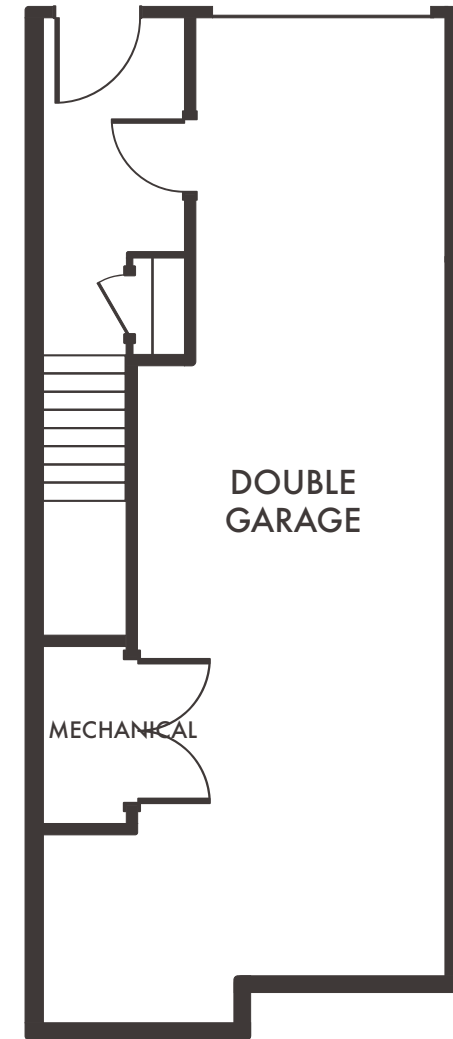

RIDGE

HOME 12, 16, 20 & 24, 3 STOREY WALK-UP

3 Bedroom, 3 Bathroom,
Double Garage, Yard/Patio
Interior Living: 1,608 Sq.Ft*

Upper Floor
744 Sq.Ft*

Main Floor
744 Sq.Ft*

Lower Floor
120 Sq.Ft*