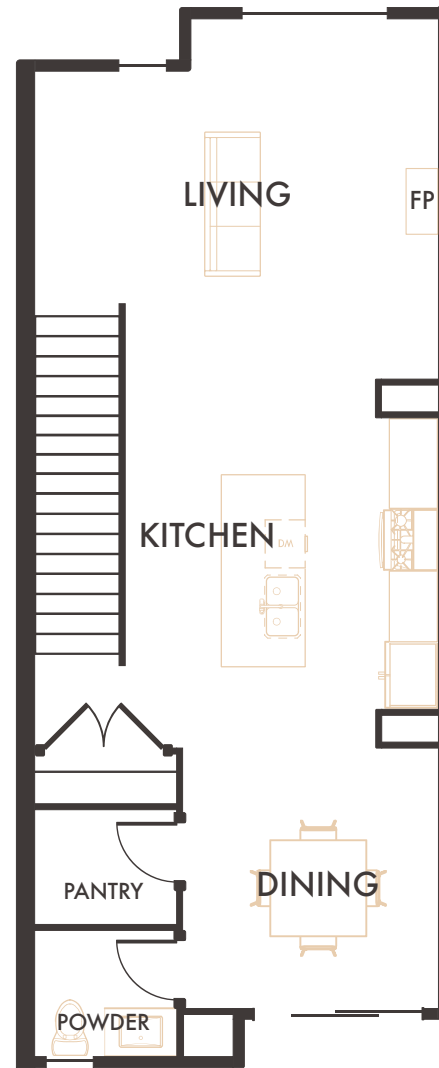

RIDGE

HOME 12, 16, 20 & 24, 3 STOREY WALK-UP

3 Bedroom, 3 Bathroom,
Double Garage, Yard/Patio
Interior Living: 1,608 Sq.Ft*

Upper Floor
744 Sq.Ft*

Main Floor
744 Sq.Ft*

Lower Floor
120 Sq.Ft*