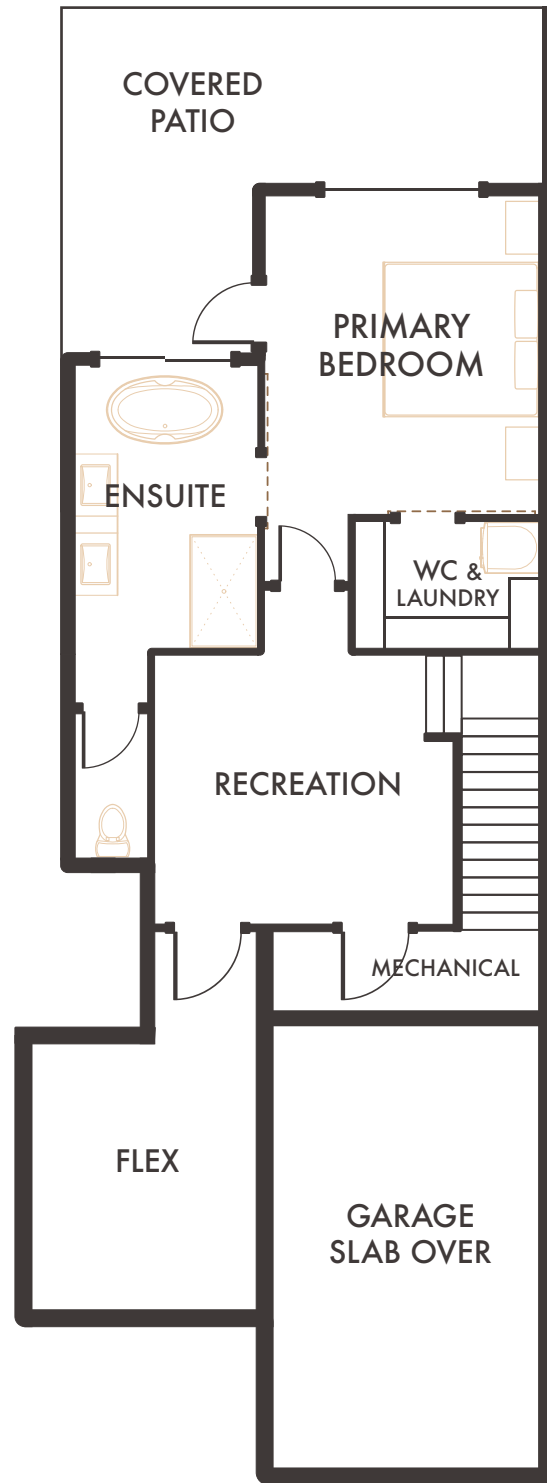

FRONTIER

HOME 9, RANCHER WALKOUT

1 Bedroom + Flex + Den, 2 Bathroom,
Single Garage
Interior Living: 1,768 Sq.Ft*

Lower Floor
884 Sq.Ft*

Main Floor
884 Sq.Ft*