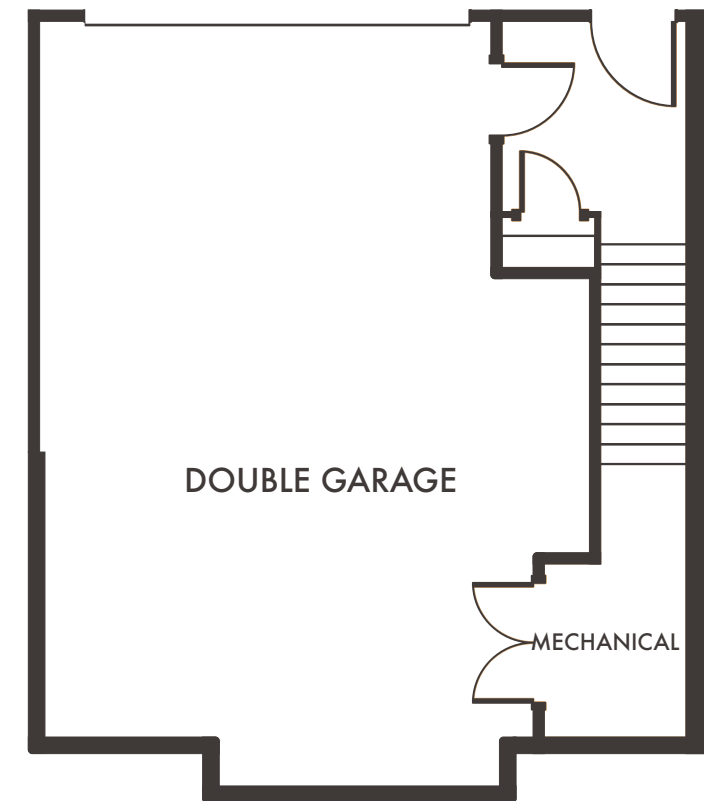

VISTA

HOME 14, 3 STOREY WALK-UP WITH DECK

3 Bedroom + Flex/Den, 3 Bathroom,
Double Garage, Yard/Patio
Interior Living: 1,991 Sq.Ft*

Upper Floor
946 Sq.Ft*

Main Floor
931 Sq.Ft*

Lower Floor
114 Sq.Ft*