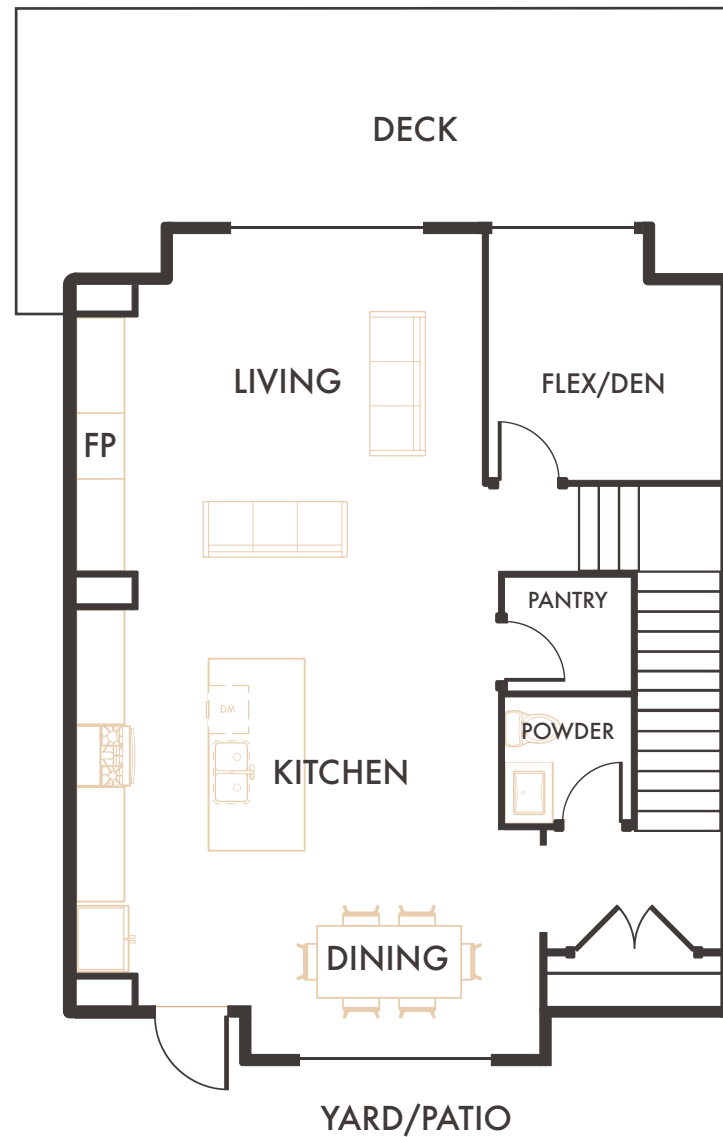

VISTA

HOME 14, 3 STOREY WALK-UP WITH DECK

3 Bedroom + Flex/Den, 3 Bathroom,
Double Garage, Yard/Patio
Interior Living: 1,991 Sq.Ft*

Upper Floor
946 Sq.Ft*

Main Floor
931 Sq.Ft*

Lower Floor
114 Sq.Ft*