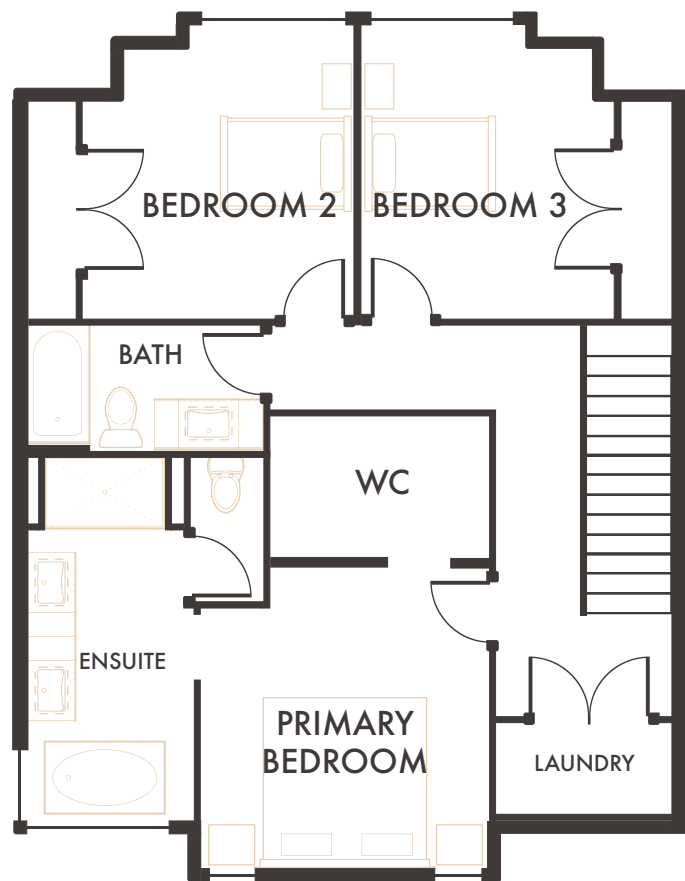

VISTA

HOME 14, 3 STOREY WALK-UP WITH DECK

3 Bedroom + Flex/Den, 3 Bathroom,
Double Garage, Yard/Patio
Interior Living: 1,991 Sq.Ft*

Upper Floor
946 Sq.Ft*

Main Floor
931 Sq.Ft*

Lower Floor
114 Sq.Ft*