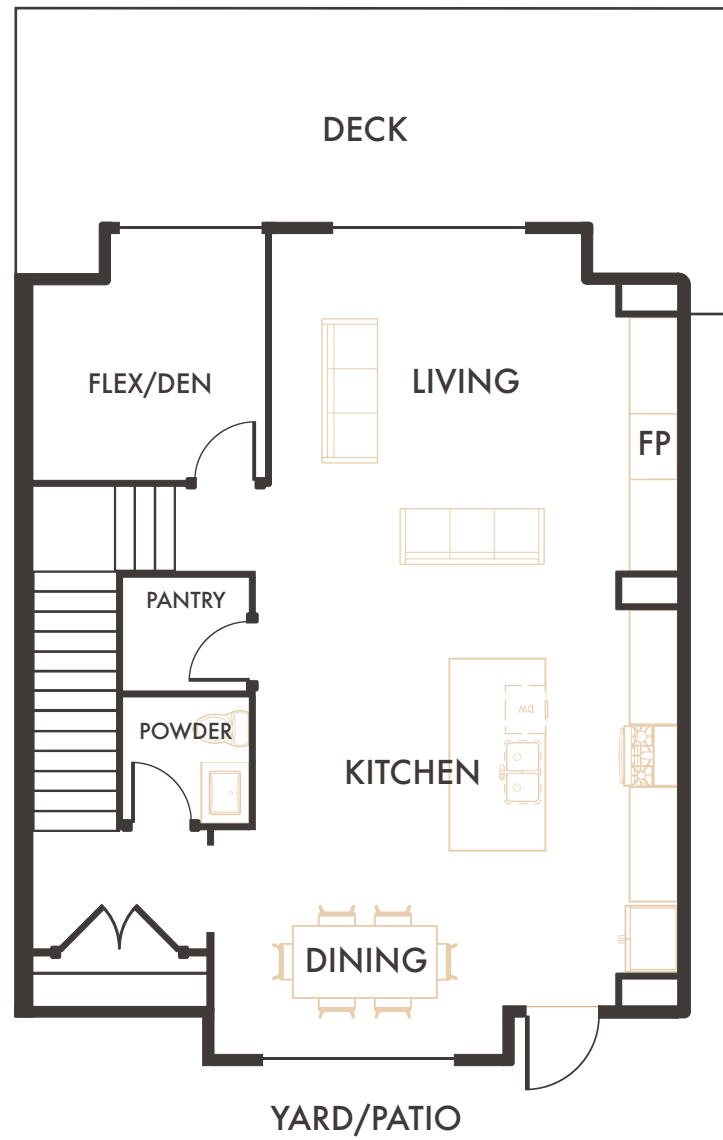

VISTA

HOME 11, 3 STOREY WALK-UP WITH DECK

3 Bedroom + Flex/Den, 3 Bathroom,
Double Garage, Yard/Patio
Interior Living: 1,991 Sq.Ft*

Upper Floor
946 Sq.Ft*

Main Floor
931 Sq.Ft*

Lower Floor
114 Sq.Ft*