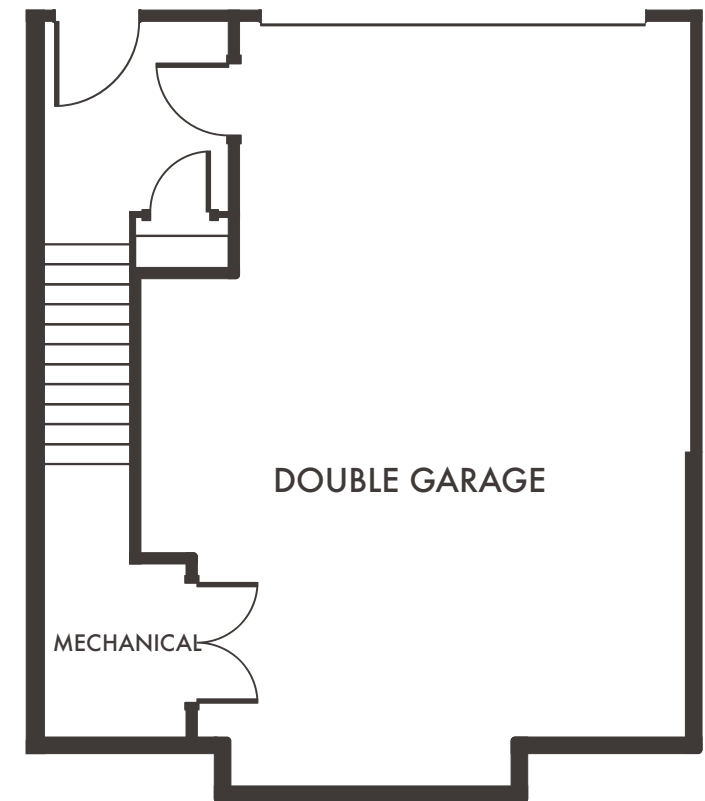

VISTA

HOME 11, 3 STOREY WALK-UP WITH DECK

3 Bedroom + Flex/Den, 3 Bathroom,
Double Garage, Yard/Patio
Interior Living: 1,991 Sq.Ft*

Upper Floor
946 Sq.Ft*

Main Floor
931 Sq.Ft*

Lower Floor
114 Sq.Ft*