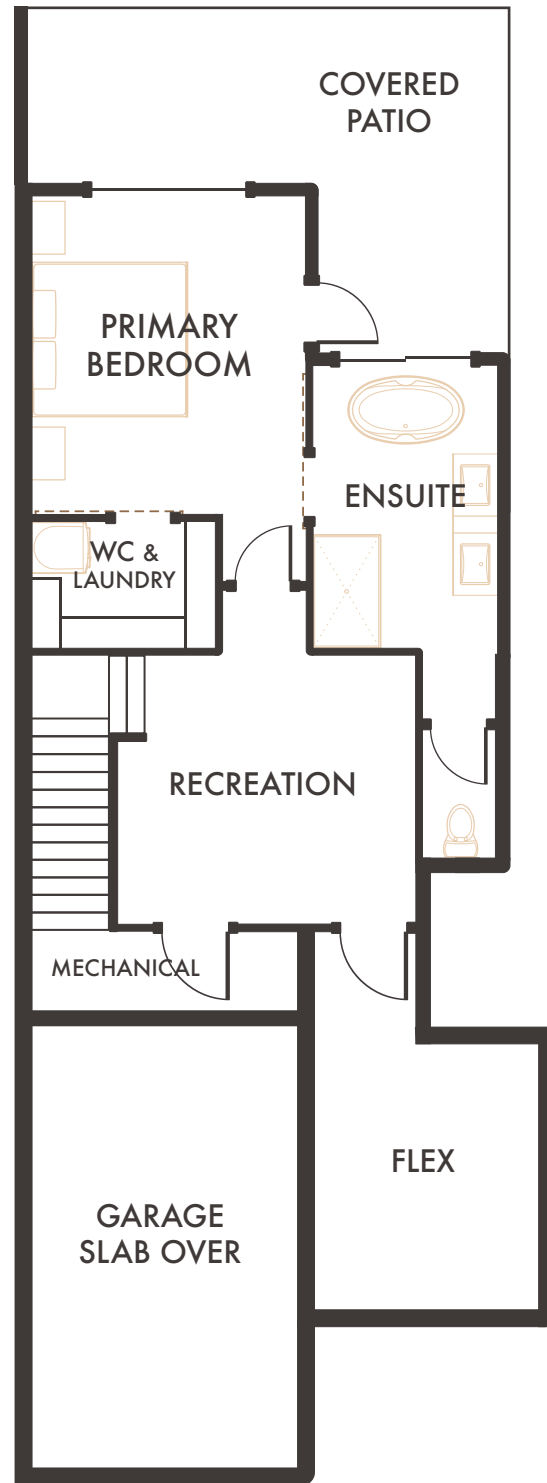

FRONTIER

HOME 10, RANCHER WALKOUT

1 Bedroom + Flex + Den, 2 Bathroom,
Single Garage
Interior Living: 1,768 Sq.Ft*

Lower Floor
884 Sq.Ft*

Main Floor
884 Sq.Ft*