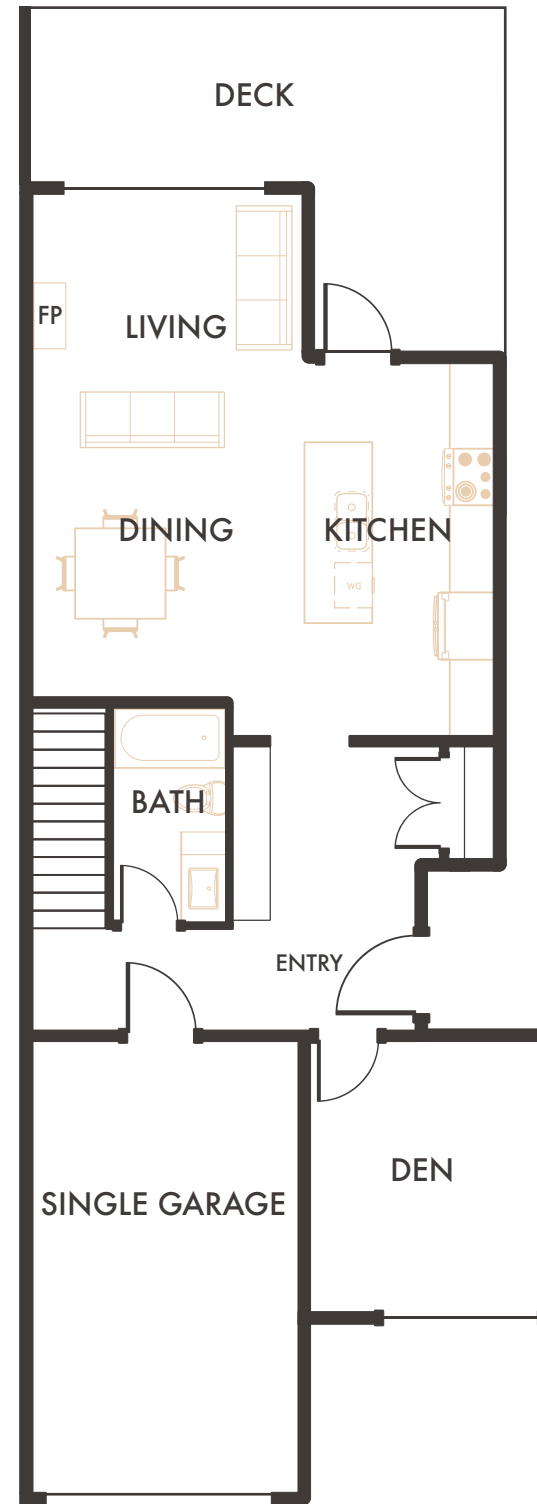

FRONTIER

HOME 10, RANCHER WALKOUT

1 Bedroom + Flex + Den, 2 Bathroom,
Single Garage
Interior Living: 1,768 Sq.Ft*

Lower Floor
884 Sq.Ft*

Main Floor
884 Sq.Ft*