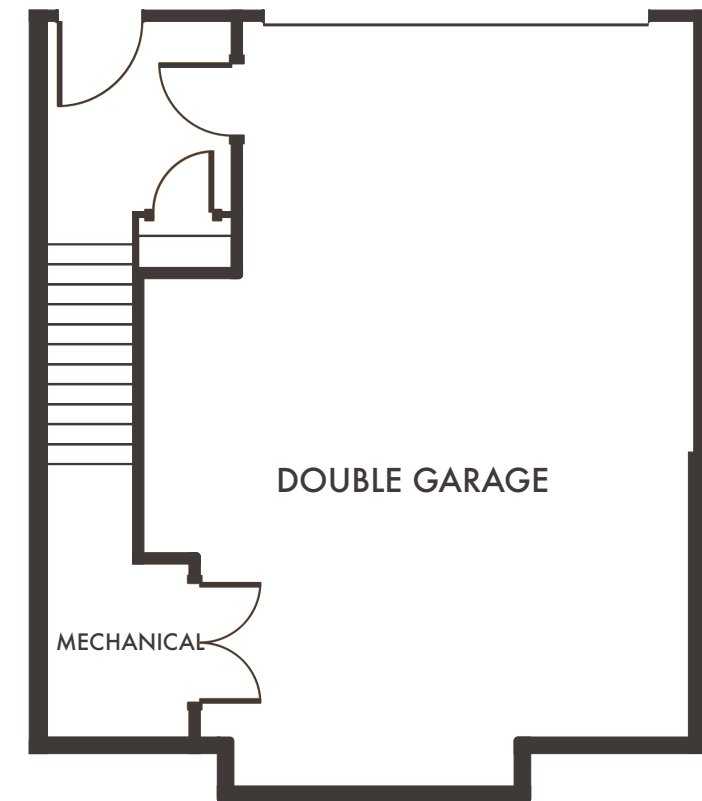

PINNACLE

HOME 18, 22 & 26, 3 STOREY WALK-UP

3 Bedroom + Flex/Den, 3 Bathroom,
Double Garage, Yard/Patio
Interior Living: 1,991 Sq.Ft*

Upper Floor
946 Sq.Ft*

Main Floor
931 Sq.Ft*

Lower Floor
114 Sq.Ft*