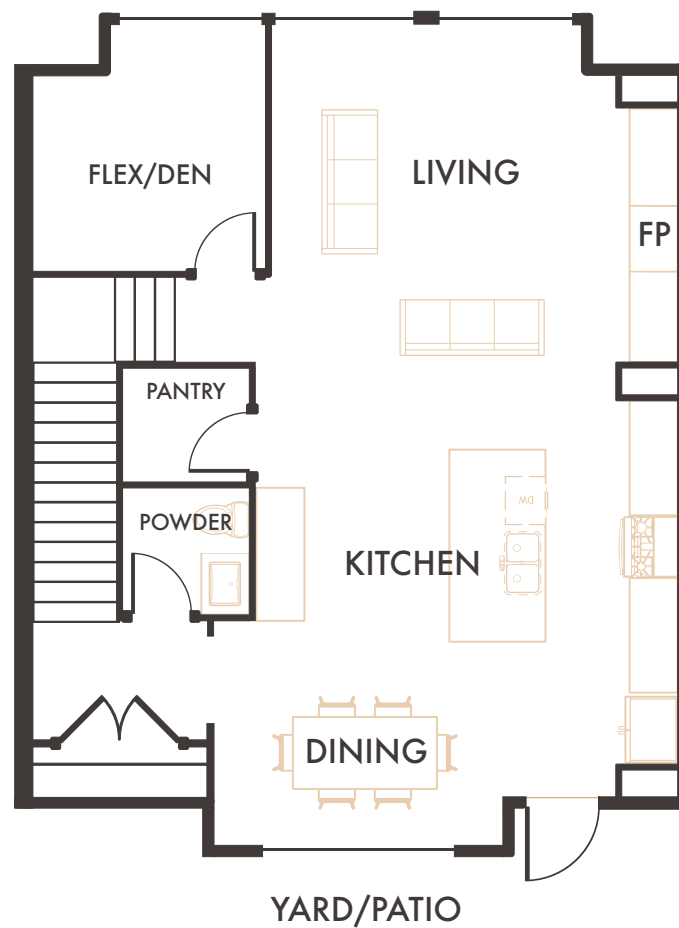

PINNACLE

HOME 18, 22 & 26, 3 STOREY WALK-UP

3 Bedroom + Flex/Den, 3 Bathroom,
Double Garage, Yard/Patio
Interior Living: 1,991 Sq.Ft*

Upper Floor
946 Sq.Ft*

Main Floor
931 Sq.Ft*

Lower Floor
114 Sq.Ft*