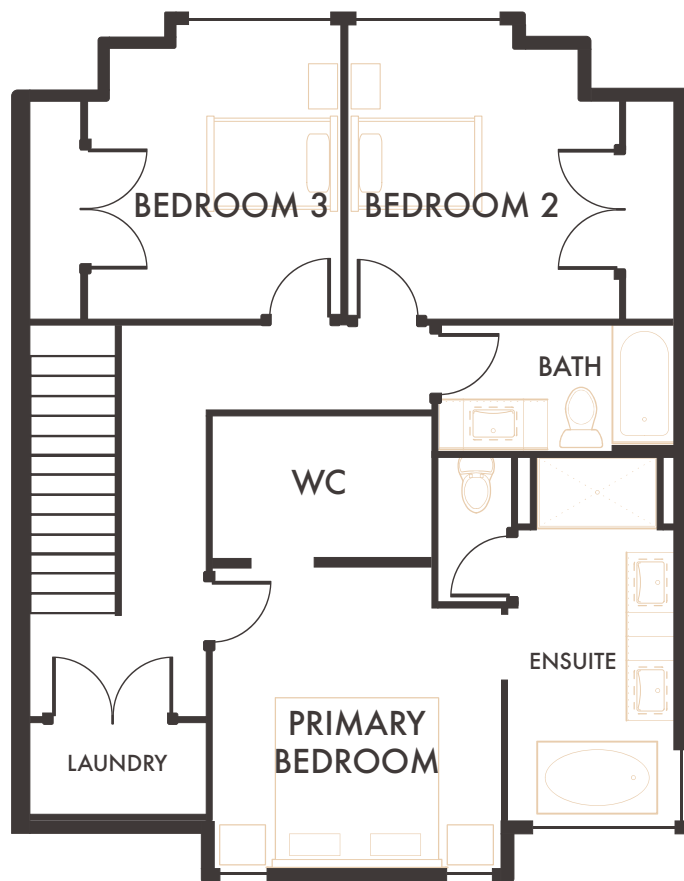

PINNACLE

HOME 18, 22 & 26, 3 STOREY WALK-UP

3 Bedroom + Flex/Den, 3 Bathroom,
Double Garage, Yard/Patio
Interior Living: 1,991 Sq.Ft*

Upper Floor
946 Sq.Ft*

Main Floor
931 Sq.Ft*

Lower Floor
114 Sq.Ft*