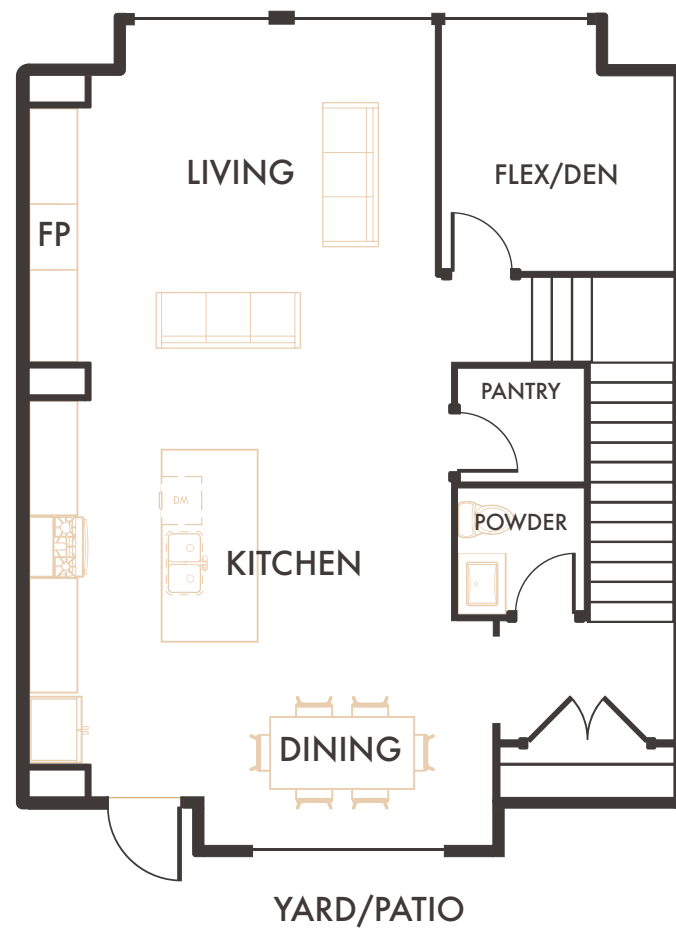

PINNACLE

HOME 15, 19 & 23, 3 STOREY WALK-UP

3 Bedroom + Flex/Den, 3 Bathroom,
Double Garage, Yard/Patio
Interior Living: 1,991 Sq.Ft*

Upper Floor
946 Sq.Ft*

Main Floor
931 Sq.Ft*

Lower Floor
114 Sq.Ft*