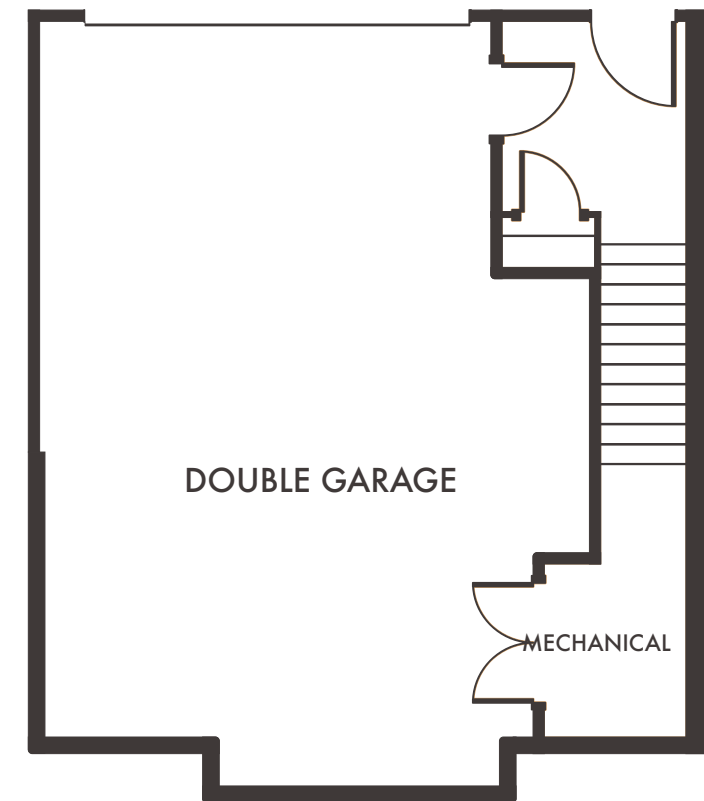

PINNACLE

HOME 15, 19 & 23, 3 STOREY WALK-UP

3 Bedroom + Flex/Den, 3 Bathroom,
Double Garage, Yard/Patio
Interior Living: 1,991 Sq.Ft*

Upper Floor
946 Sq.Ft*

Main Floor
931 Sq.Ft*

Lower Floor
114 Sq.Ft*