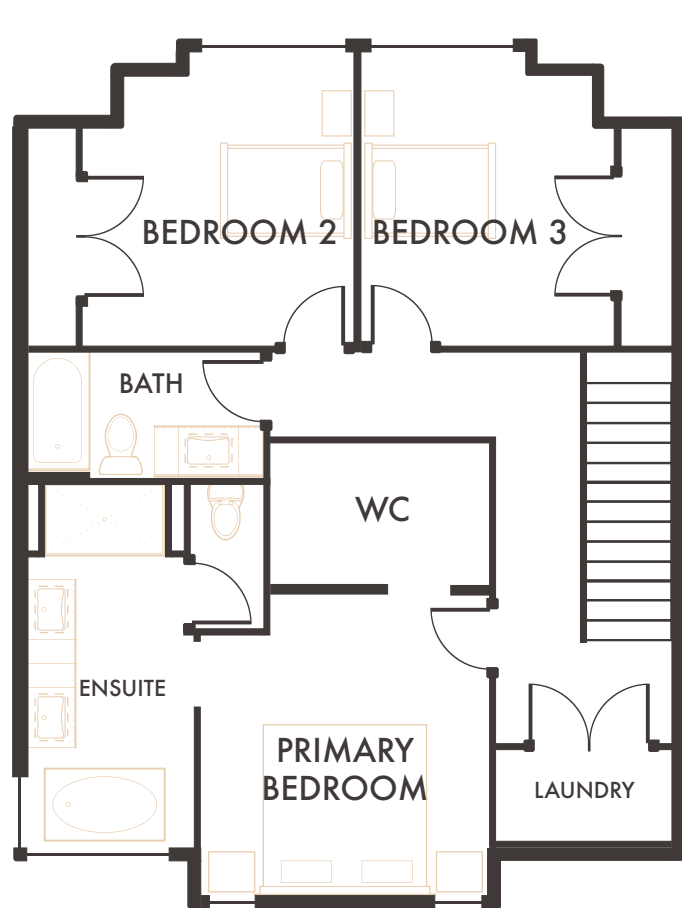

PINNACLE

HOME 15, 19 & 23, 3 STOREY WALK-UP

3 Bedroom + Flex/Den, 3 Bathroom,
Double Garage, Yard/Patio
Interior Living: 1,991 Sq.Ft*

Upper Floor
946 Sq.Ft*

Main Floor
931 Sq.Ft*

Lower Floor
114 Sq.Ft*