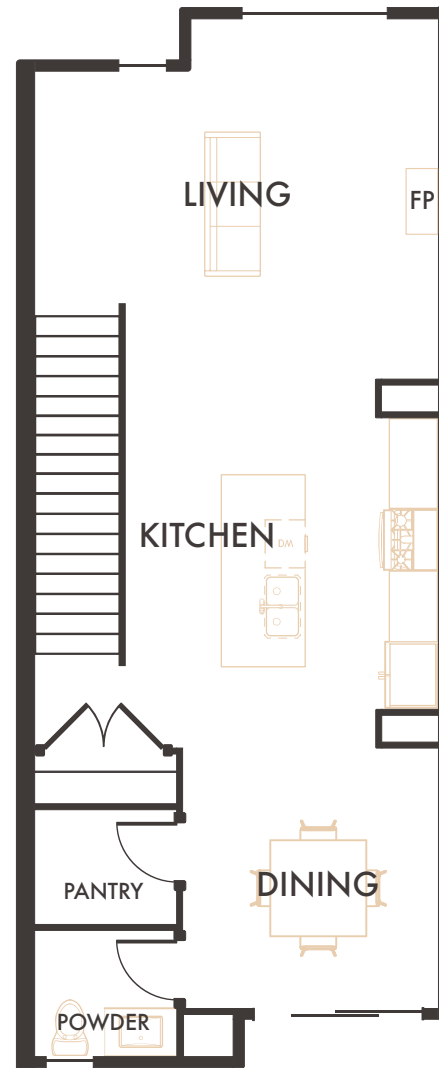

RIDGE

HOME 13, 17, 21 & 25, 3 STOREY WALK-UP

3 Bedroom, 3 Bathroom,
Double Garage, Yard/Patio
Interior Living: 1,608 Sq.Ft*

Upper Floor
744 Sq.Ft*

Main Floor
744 Sq.Ft*

Lower Floor
120 Sq.Ft*