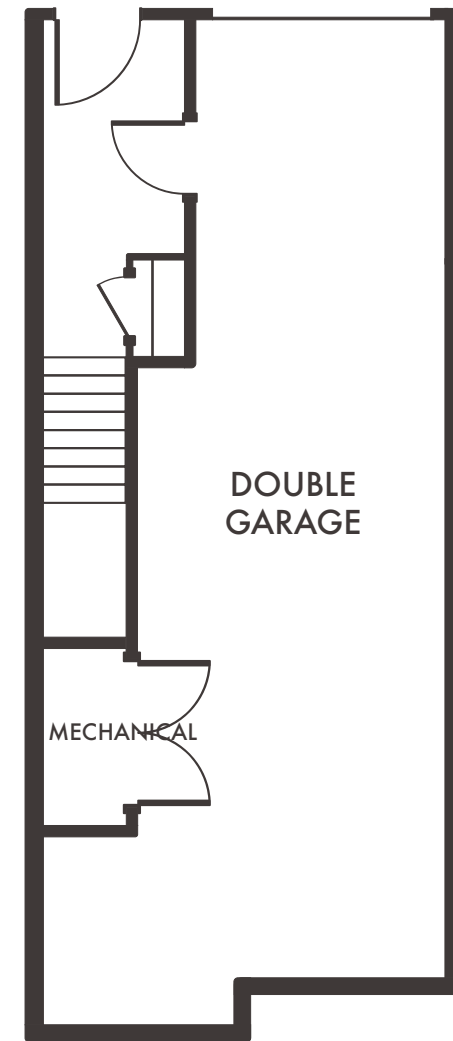

RIDGE

HOME 13, 17, 21 & 25, 3 STOREY WALK-UP

3 Bedroom, 3 Bathroom,
Double Garage, Yard/Patio
Interior Living: 1,608 Sq.Ft*

Upper Floor
744 Sq.Ft*

Main Floor
744 Sq.Ft*

Lower Floor
120 Sq.Ft*