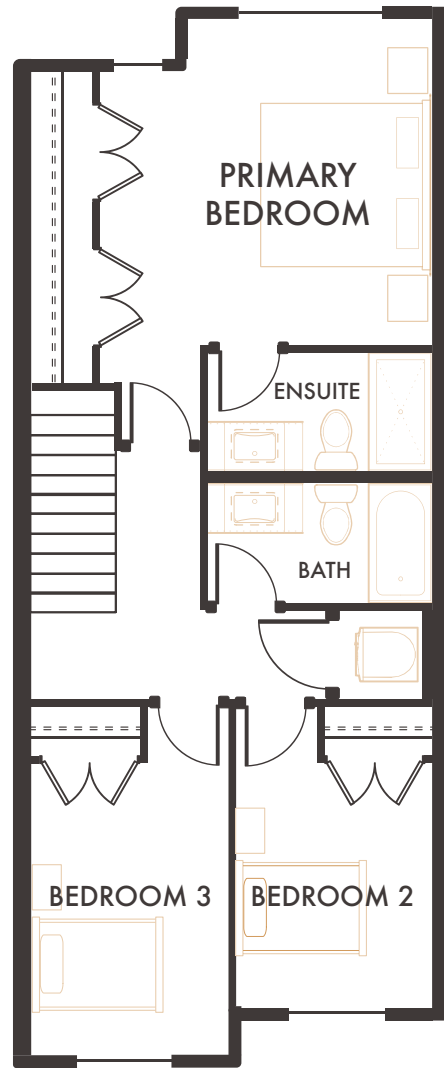

RIDGE

HOME 13, 17, 21 & 25, 3 STOREY WALK-UP

3 Bedroom, 3 Bathroom,
Double Garage, Yard/Patio
Interior Living: 1,608 Sq.Ft*

Upper Floor
744 Sq.Ft*

Main Floor
744 Sq.Ft*

Lower Floor
120 Sq.Ft*