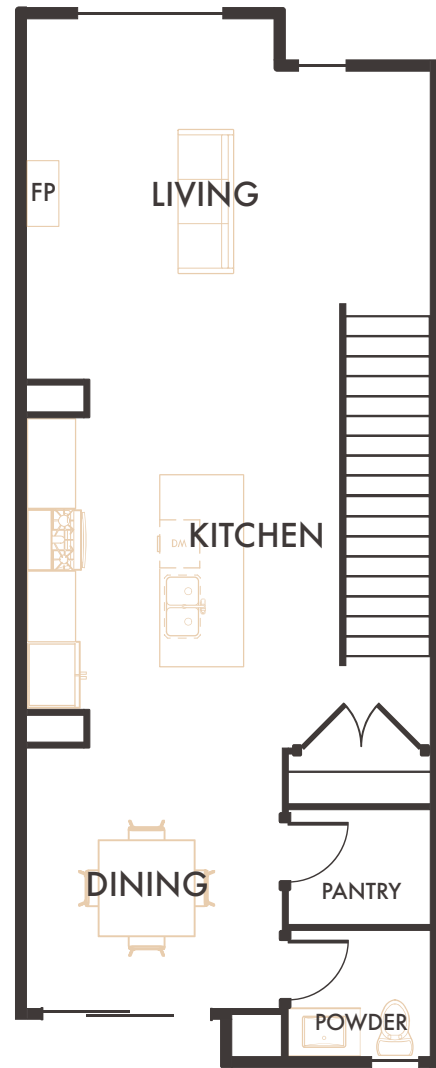

RIDGE

HOME 12, 16, 20 & 24, 3 STOREY WALK-UP

3 Bedroom, 3 Bathroom,
Double Garage, Yard/Patio
Interior Living: 1,608 Sq.Ft*

Upper Floor
744 Sq.Ft*

YARD/PATIO
Main Floor
744 Sq.Ft*

Lower Floor
120 Sq.Ft*