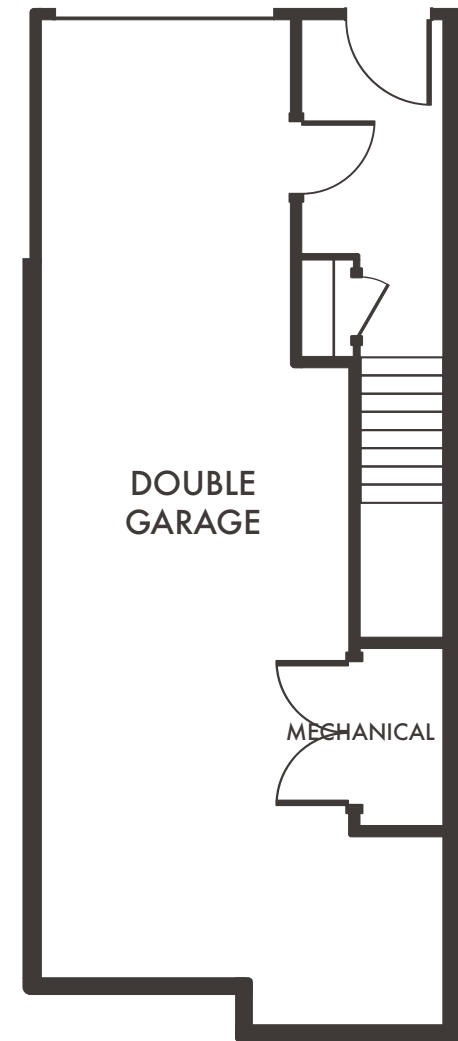

RIDGE

HOME 12, 16, 20 & 24, 3 STOREY WALK-UP

3 Bedroom, 3 Bathroom,
Double Garage, Yard/Patio
Interior Living: 1,608 Sq.Ft*

Upper Floor
744 Sq.Ft*

YARD/PATIO
Main Floor
744 Sq.Ft*

Lower Floor
120 Sq.Ft*