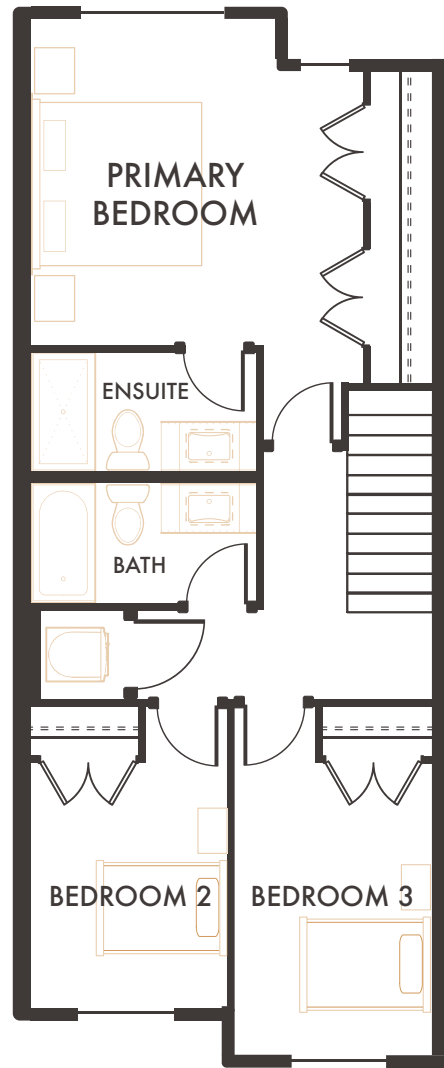

RIDGE

HOME 12, 16, 20 & 24, 3 STOREY WALK-UP

3 Bedroom, 3 Bathroom,
Double Garage, Yard/Patio
Interior Living: 1,608 Sq.Ft*

Upper Floor
744 Sq.Ft*

YARD/PATIO
Main Floor
744 Sq.Ft*

Lower Floor
120 Sq.Ft*