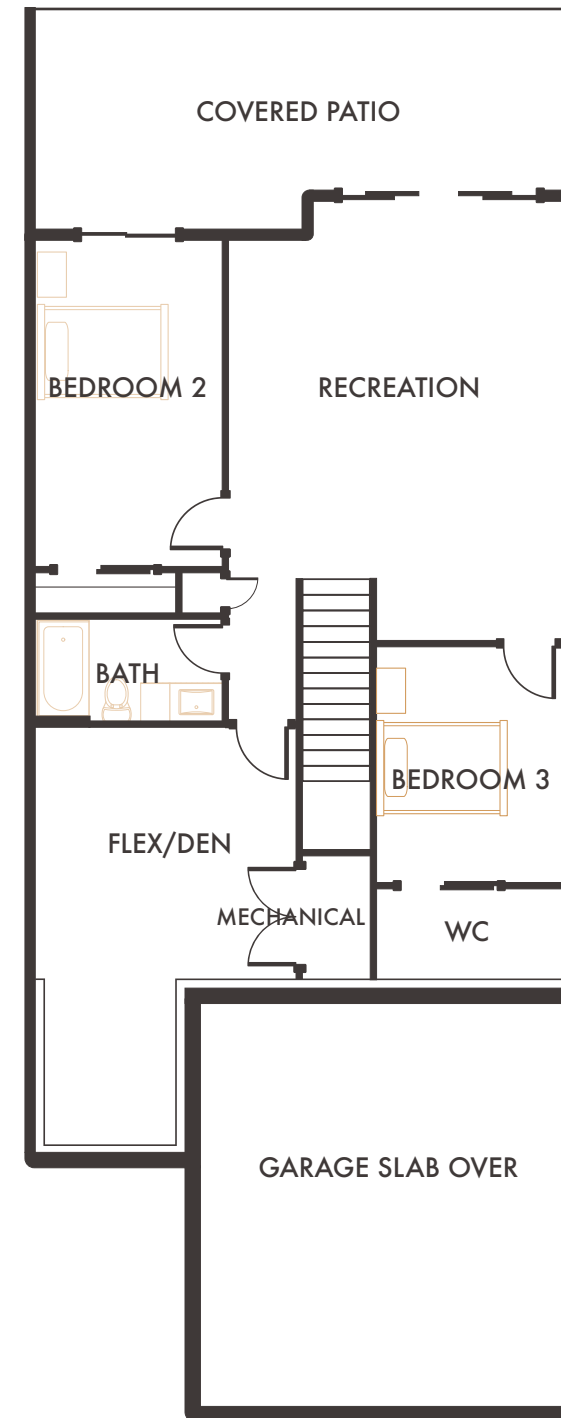

# HORIZON SKY

## HOME 4, RANCHER WALKOUT

3 Bedroom + Flex/Den, 3 Bathroom,  
Double Garage  
Interior Living: 2,418 Sq.Ft\*

**Main Floor**  
1,209 Sq.Ft\*

**Lower Floor**  
1,209 Sq.Ft\*