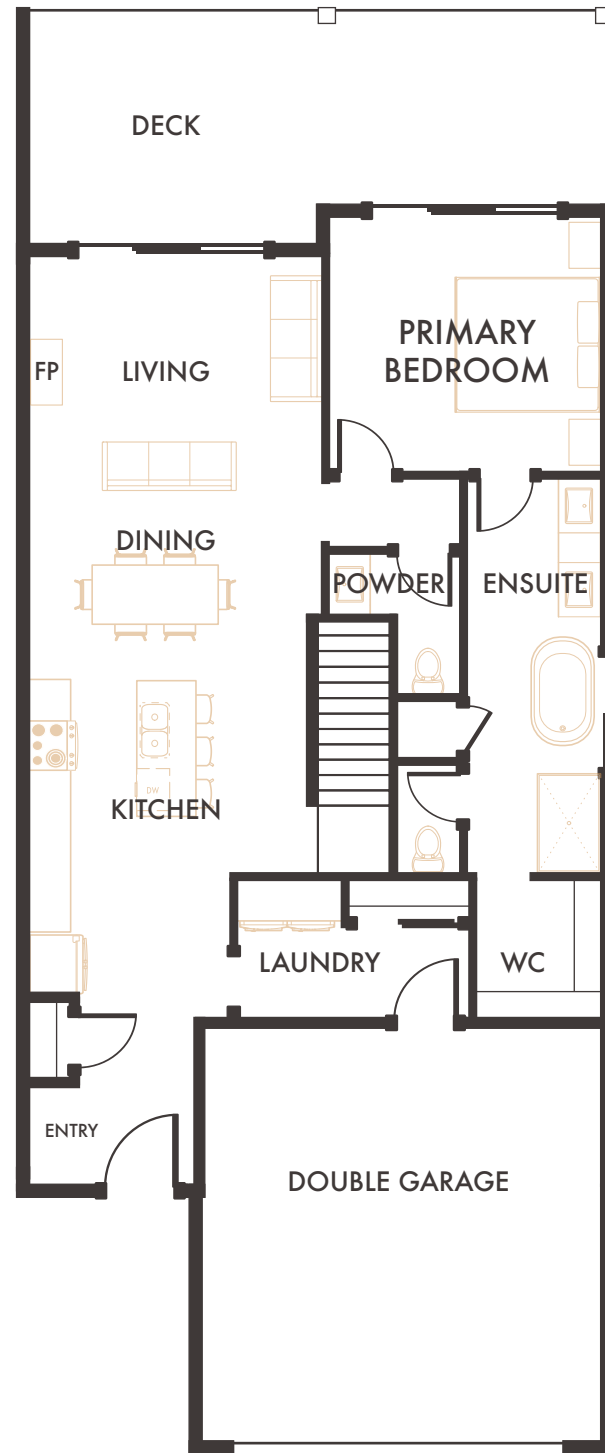

# HORIZON SKY

## HOME 4, RANCHER WALKOUT

3 Bedroom + Flex/Den, 3 Bathroom,  
Double Garage  
Interior Living: 2,418 Sq.Ft\*

**Main Floor**  
1,209 Sq.Ft\*

**Lower Floor**  
1,209 Sq.Ft\*