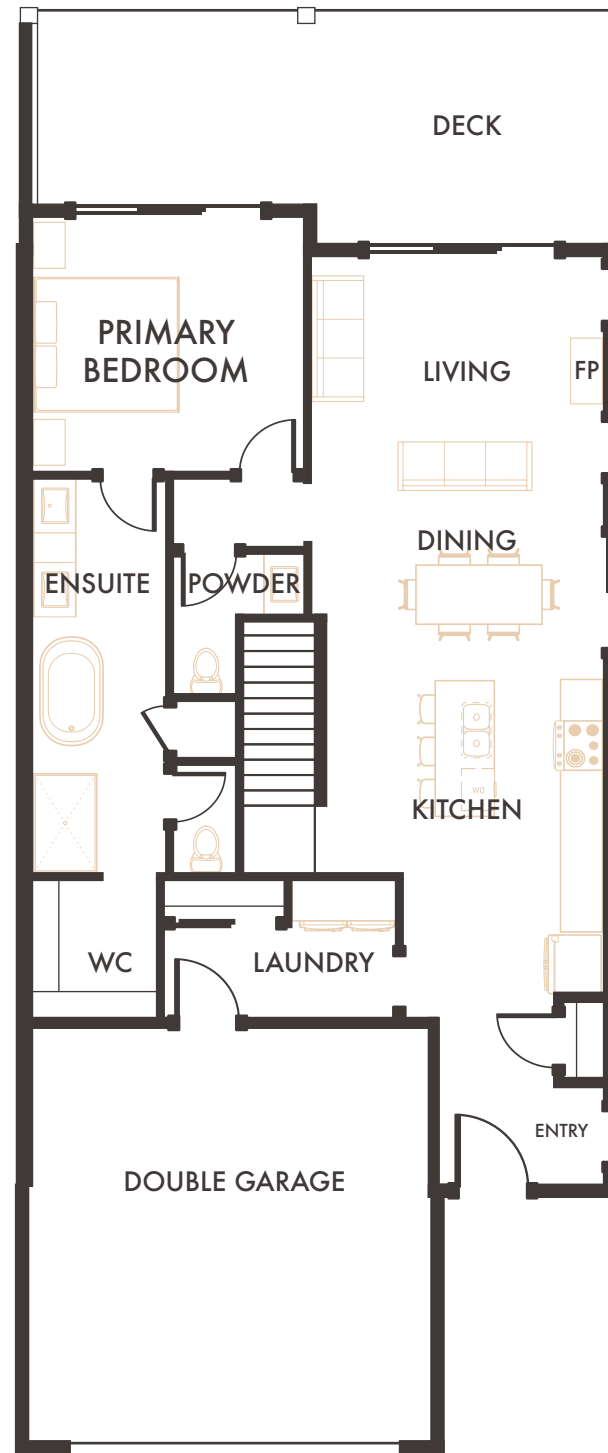

HORIZON EARTH

HOME 8, RANCHER WALKOUT

3 Bedroom + Flex/Den, 3 Bathroom,
Double Garage
Interior Living: 2,418 Sq.Ft*

Main Floor
1,209 Sq.Ft*

Lower Floor
1,209 Sq.Ft*