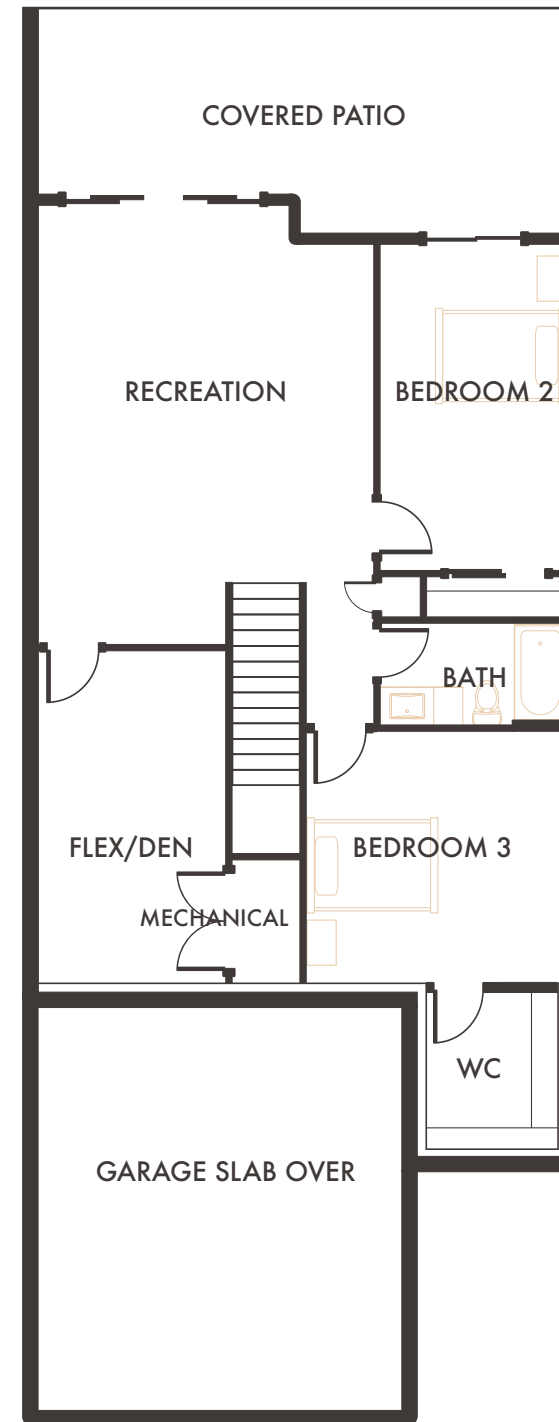

HORIZON EARTH

HOME 8, RANCHER WALKOUT

3 Bedroom + Flex/Den, 3 Bathroom,
Double Garage
Interior Living: 2,418 Sq.Ft*

Main Floor
1,209 Sq.Ft*

Lower Floor
1,209 Sq.Ft*