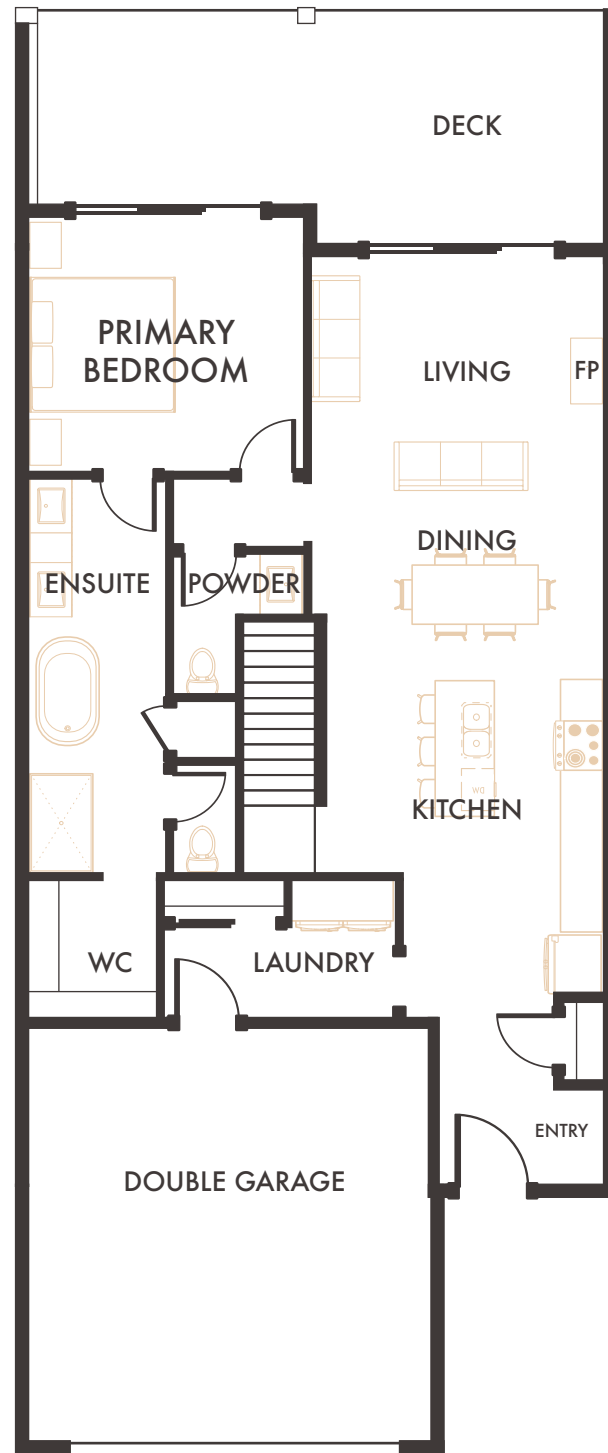

SKYLINE

HOME 6 & 7, RANCHER WALKOUT

2 Bedroom + Flex + Den, 3 Bathroom,
Double Garage
Interior Living: 2,418 Sq.Ft*

Main Floor
1,209 Sq.Ft*

Lower Floor
1,209 Sq.Ft*