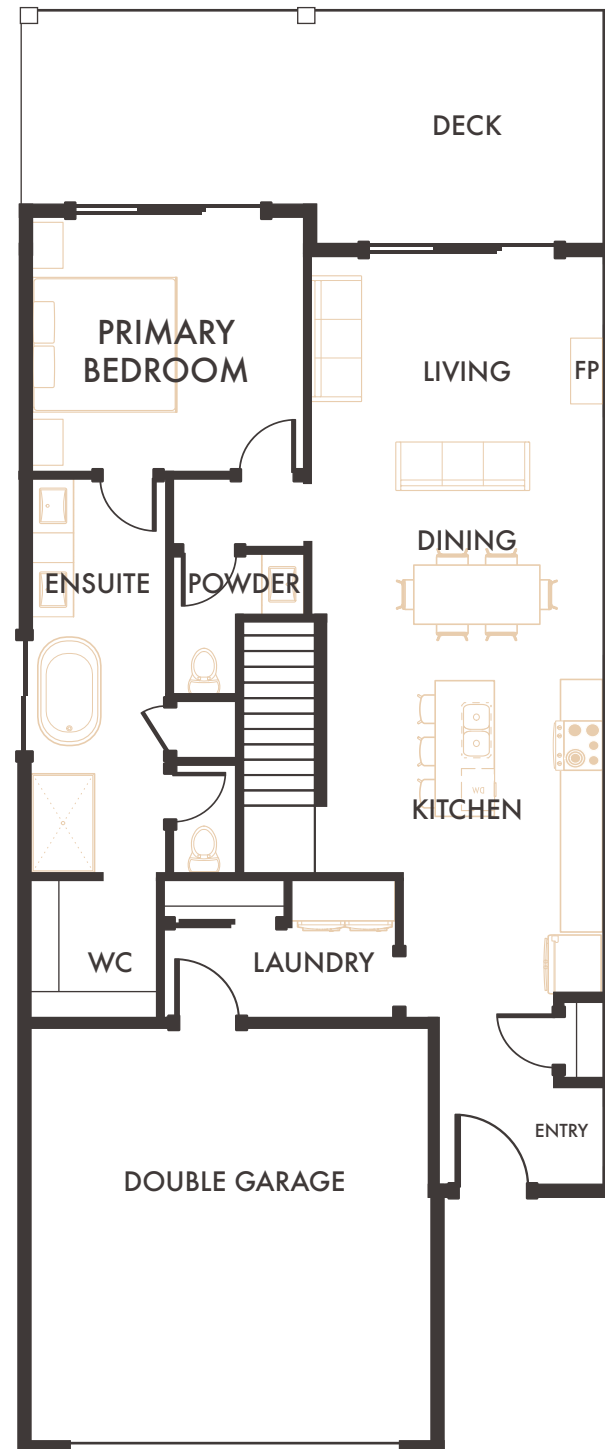

HORIZON SKY

HOME 5, RANCHER WALKOUT

3 Bedroom + Flex/Den, 3 Bathroom,
Double Garage
Interior Living: 2,418 Sq.Ft*

Main Floor
1,209 Sq.Ft*

Lower Floor
1,209 Sq.Ft*