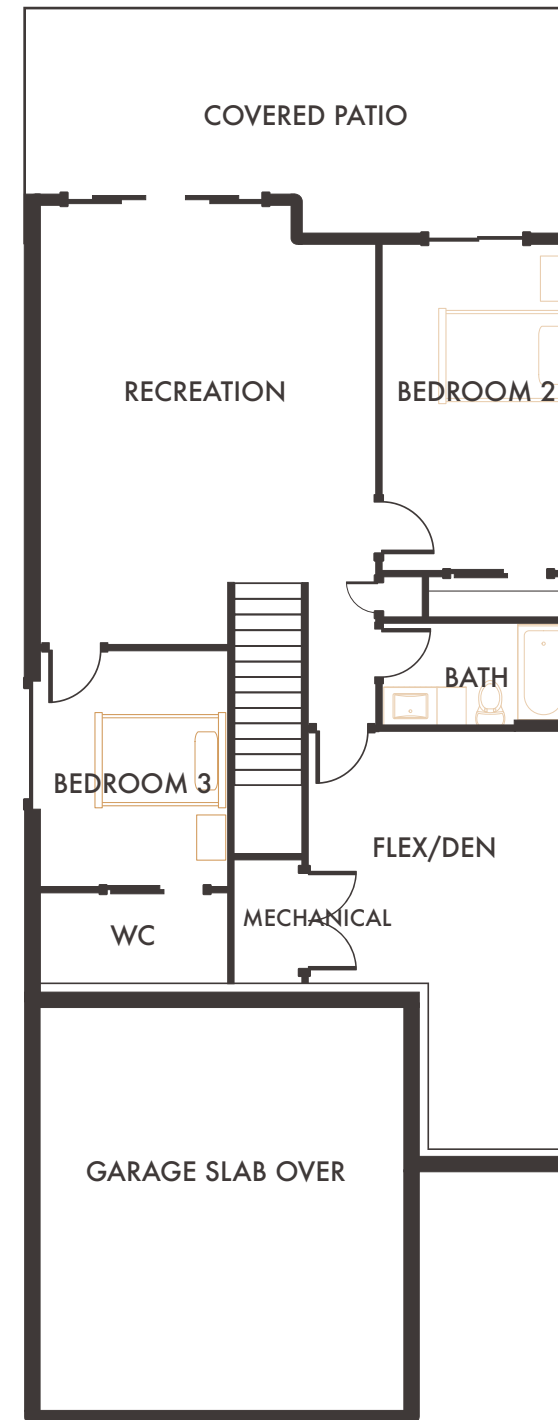

HORIZON SKY

HOME 5, RANCHER WALKOUT

3 Bedroom + Flex/Den, 3 Bathroom,
Double Garage
Interior Living: 2,418 Sq.Ft*

Main Floor
1,209 Sq.Ft*

Lower Floor
1,209 Sq.Ft*